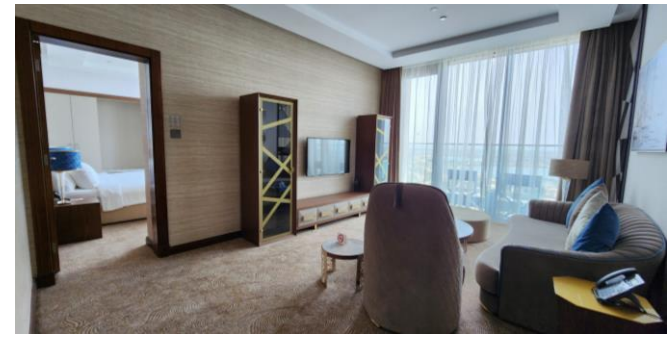

Size: 41 m²

JUNIOR SUITE

Size: 58 m²