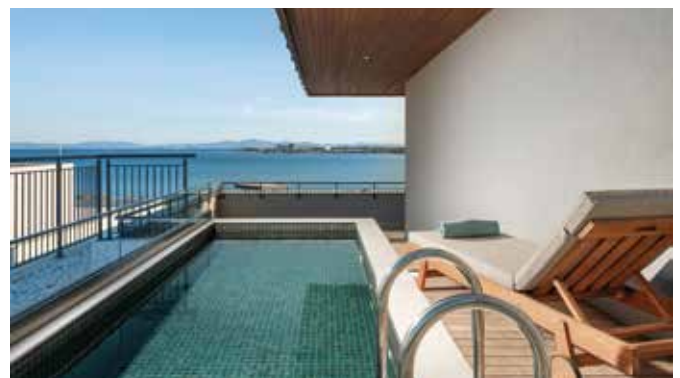

It is 285 m² (incl. Terrace) and can accommodate up to 6 people. It is located on the top floor of the hotel and has a sea view. It consists of a large living room and three bedrooms. There is a seating set and a dining table in the living room and a super king bed (200*200) in two bedrooms. There are two queen size beds (140*200) in the other bedroom. There is a sliding door between the living room and the bedrooms. The room is equipped with a vanity table and mirror, dressing section, smart room automation system, iron and ironing board, central air conditioning, safe deposit box, telephone, three 55" LCD Ultra HD Smart IP TVs, one 75" LCD Ultra HD Smart IP TV, Chromecast, satellite broadcasting, wireless Internet, mini bar, luxury set-up (gin, vodka, whiskey, sparkling wine) Capsule coffee machine, tea & coffee set and Bluetooth speaker. It has parquet flooring. The room has three separate bathrooms with a rain shower set/WC, double sink, magnifying makeup mirror, hair dryer, hair straightener, bathrobe, and slippers. There is a private swimming pool, seating set, dining table and six sunbeds in its large balcony.

- Pool heating dates are determined by the hotel management according to seasonal conditions.