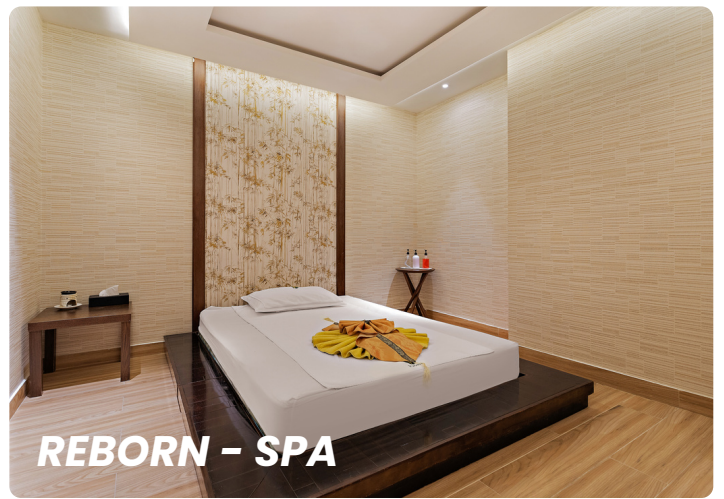

REBORN - SPA