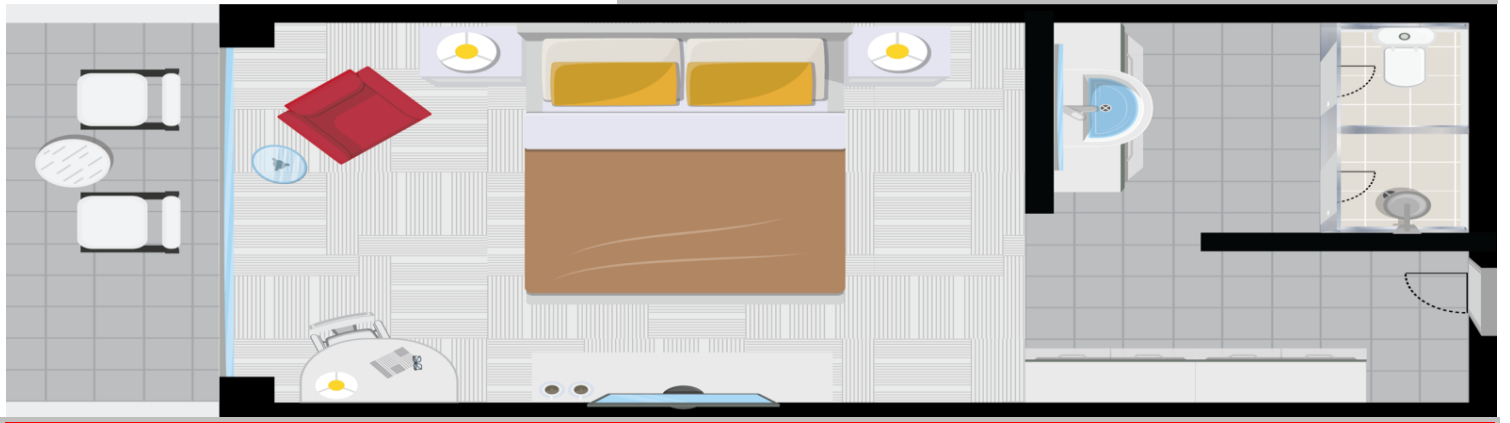

HAVUZ – SWIMMING POOL – SCHWIMMBAD

AÇIK	OUTDOOR MAIN POOL	HAUPTPOOL	1 * 423 m2
AÇIK RELAX +16	OUTDOOR RELAX+16	OFFEN RELAX POOL+16	1 * 461 m2
KAPALI HAVUZ	INDOOR POOL	HALLENBAD	1 * 84 m2
KAYDIRAKLI HAVUZ	POOL WITH SLIDES	POOL MIT WASSERRUTSCHEN	1 * 212 m2
PLAJ HAVLUSU (ÜCRETSİZ)	BEACHTOWEL (FREE OF CHARGE)	STRANDTUCH (OHNE GEBÜHR)	✓
ŞEMSİYE (ÜCRETSİZ)	UMBRELLA (FREE OF CHARGE)	SONNENSCHIRME (OHNE GEBÜHR)	✓
ŞEZLONG (ÜCRETSİZ)	SUN BED (FREE OF CHARGE)	LIEGESTÜHLE (OHNE GEBÜHR)	✓

PLAJ – BEACH – STRAND

ÖZEL PLAJ	PRIVATE BEACH	PRIVATER STRAND	✓
İSKELE	PIER	PIER	KAPALI / CLOSE / GESCHLOSSEN
+16 (Gsm ve Non Smoking area Silent & Healty)	+16 (Gsm and Non Smoking area Silent & Healty)	+16 (Gsm und Nichtraucher area Ruhe & Gesund)	✓

DENİZ – SEA – MEER

İNCE KUM	FINE SANDY	FEINSANDIG	✓
SIĞ DENİZ	SHALLOW SEA	FLACH ABFALLEND	✓
MESAFE	DISTANCE TO HOTEL	ENTFERNUNG ZUM HOTEL	300 m

RESTORANLAR – RESTAURANTS

ANA RESTORAN - AÇIK	MAIN RESTAURANT-OUT DOOR	OPEN BUFFET INTERNATIONAL	✓	1
ANA RESTORAN - KAPALI	MAIN RESTAURANT - IN DOOR	OPEN BUFFET INTERNATIONAL	✓	1
RESTAURANT & BEACH BAR (Sigara İçilmez Bölüm)	RESTAURANT & BEACH BAR (Non Smoking Area)	RESTAURANT & BEACH BAR (Nicht Raucher Bereich)	✓	1
LA VITAS (A'LA CARTE RESTAURANT)	A'LA CARTE RESTAURANT	ITALYAN MUTFAGI / ITALIAN CUISINE / ITALIENISCHE KÜCHE	Reservasyon Reservation Rezervation	Hafta da 1 Defa (Min 7 Gece Konaklama * One times in a week Min 7 Night Stay * Einmally in der Woche (
LAGOS (A'LA CARTE RESTAURANT)	A'LA CARTE RESTAURANT	BALIK / FISH / FISCH	Reservasyon Reservation Rezervation	Hafta da 1 Defa (Min 7 Gece Konaklama * One times in a week Min 7 Night Stay * Einmally in der Woche (
OSMANLI (A'LA CARTE RESTAURANT)	A'LA CARTE RESTAURANT	TURK MUTFAGI / TURKISH CUISINE / TURKISCHE KUSCHE	Reservasyon Reservation Rezervation	Hafta da 1 Defa (Min 7 Gece Konaklama * One times in a week Min 7 Night Stay * Einmally in der Woche (

ANİMASYON – ANIMATION (ÜCRETSİZ/FREE/OHNE GEBÜHR)

ANİMASYON	ANIMATION	UNTERHALTUNG	6 GÜN,6 DAYS,6 TAGE
AKŞAM GÖSTERİSİ	EVENING SHOW	ABEND SHOW	✓
CANLI MÜZİK	LIVE MUSIC	LIVE MUSIK	1
GÜNDÜZ OYUNLARI	DAY TIME GAMES	TAGESSPIELE	✓
MINI CLUB (4-12)	MINI CLUB (4-12)	MINI CLUB (4-12)	6 GÜN,6 DAYS,6 TAGE
ÇOCUK DISCO (MINI CLUB)	CHILDREN'S DISCO (MINI CLUB)	KINDER DISCO (MINI CLUB)	✓
ÇOCUK ANİMASYON	CHILDREN'S ENTERTAINMENT	UNTERHALTUNG FÜR KINDER	6 GÜN,6 DAYS,6 TAGE

TOPLANTI ODALARI – MEETING ROOMS – KONFERENZRAEUME

KAÇ ADET	HOW MANY	ANZAHL	Hall 1, Hall 2, Hall 3, Hall 4
KAÇ KİŞİLİK	CAPACITY	KAPAZITAET	350 PAX
SİMULTANE SİSTEM	SIMULTANE SYSTEM	SIMULTANE SYSTEM	HAYIR / NO / NEIN
EKİPMANLAR	EQUIPMENTS	AUSSTATTUNG	DESK, MICROPHONE, (3 ITEM HEADSET+ COLLAR) SCREEN, BARCOVISION