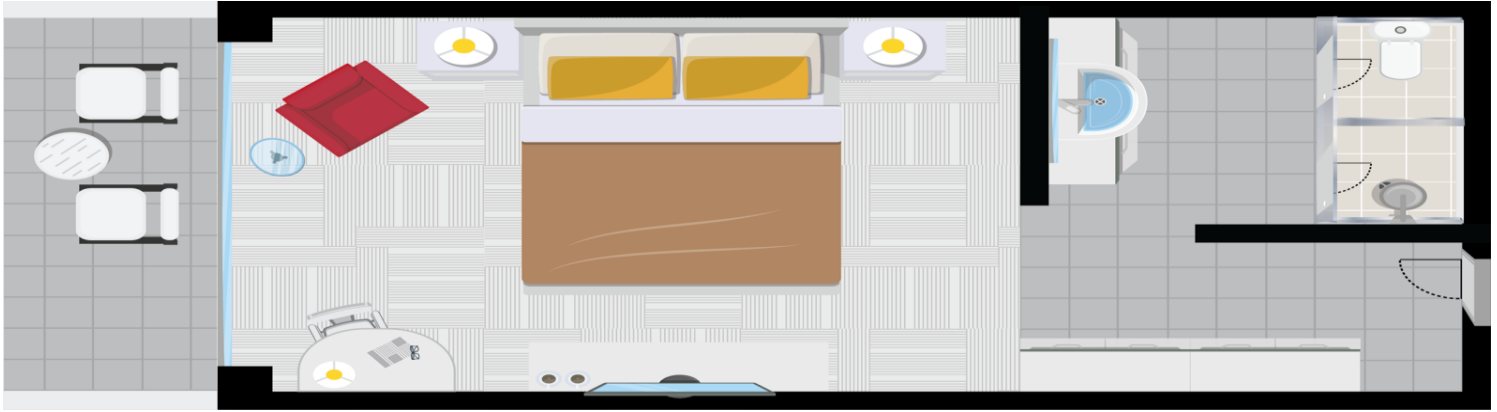

STANDART ODA (KARA / DENİZ MANZARA) – STANDART ROOM (LAND VIEW / SEAVIEW)– STANDART ZIMMER (LANDSEITTE/ MEER BLICK)

METREKARE	SQUARE METER	QUADRATMETER	26 m² / qm /sqm
KAPASİTE	CAPACITY	KAPAZİTAET	1 & 2 & 2+1 & 3
YATAK TİPİ	BED TYPE	BETTEN	FRENCHBED +TWINBED EK YATAK – EXTRA BED KATLANIR YATAK – KLAPPBETT – FOLDING BED
YATAK ODASI	BEDROOM	SCHLAFZIMMER	1
BANYO	BATHROOM	BAD	1
KOLTUK	SOFA	SOFA	1
WC	WC	WC	1
HALI DÖŞELİ+ MERMER	CARPET FLOOR+ MARBLE	TEPPICHBODEN+ MARMOR	✓
ÇAY / KAHVE SETİ	TEA / COFFEE SET	TEA / KAFFEE SET	1
SU ISITICISI	KETTLE	WASSER KOCHER	1
MİNİBAR	MINİBAR	MINİBAR	1
KASA (ÜCRETSİZ)	SAFE BOX (FREE OF CHARGE)	SAFE (OHNE GEBÜHR)	1
LCD TV	LCD TV	LCD TV	1
SAÇ KURUTMA MAKİNESİ	HAIR DRYER	HAARTROCKNER	1
TELEFON (ÜCRETLİ)	TELEPHONE (EXTRA CHARGE)	TELEFON (GEGEN GEBÜHR)	1
KLİMA	AIR CONDITION	KLİMAANLAGE	1
BALKON	BALCONY	BALKON	1