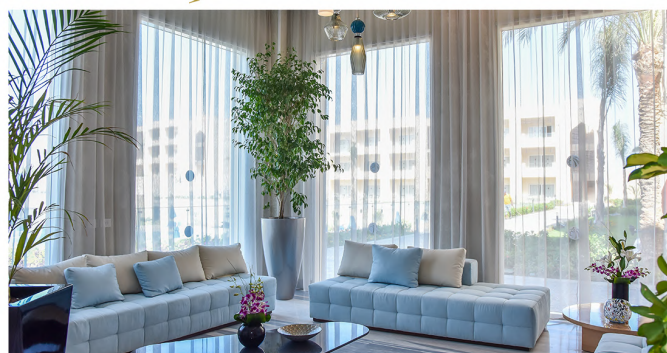

CLEOPATRA

LUXURY RESORT

— Aquarium —

A Luxury Blue Splash Experience

LOCATION AND DIRECTIONS

Cleopatra Luxury Resort Aquarium Sharm El Sheikh is primarily located in Nabq Bay with the spectacular backdrop scenery of South Sinai Mountains. This distinctive resort will grant a special fun-filled holiday experience for everyone all year around.

It is situated on 41,000 m² / 443,473 ft² with more than 60% of its space covered by pools and entertainment areas.

ACCOMMODATION

Experience luxuries accommodation you deserve! The resort offers 192 spacious rooms with the enjoyable view of the pools and lush gardens.

Standard Rooms

176 King or double beds rooms / 52 square meter

Swim-Up Rooms

16 King size bed rooms for couple's only / 52 square meter

Food & Beverage

Main Restaurant

All day buffet restaurant serving breakfast, lunch and theme night dinner with interaction show cooking daily.