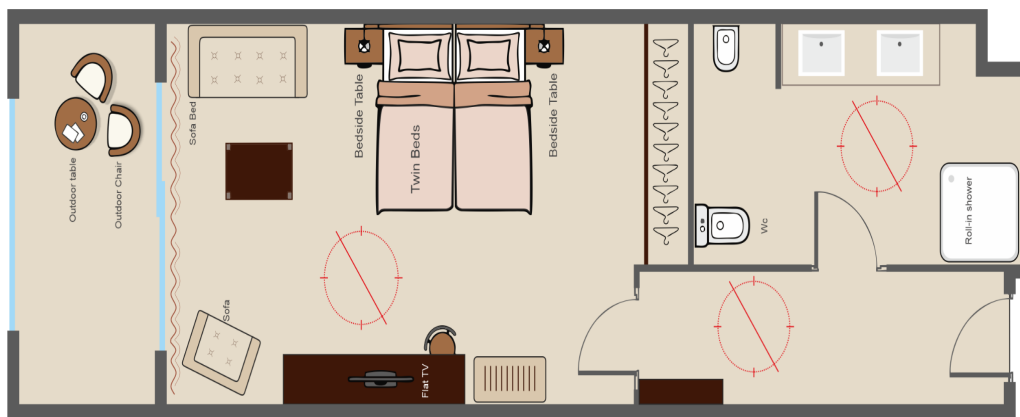

*subject to extra charge

433 Double Rooms (also for single use)

40m². 276 standard and 154 with sea/pool view - subject to supplement. 80 rooms are interconnecting (standard only). Two separated beds of 110cm x 200cm or one double bed of 180cm x 200cm and sofa bed for the third person or child. Minimum occupancy: 1 adult; maximum 3 adults or 2 adults + 1 child.

5 Accessible Rooms

for reduced mobility, with similar characteristics as above, but with special facilities such as "Roll in Shower", wide doors. Two separated beds of 110cm x 200cm

14 Senior Suites

60m². Double Bed of 200cm x 200cm. Separate living room, sofa beds, hydro massage bath and two balconies. Minimum occupancy 2 adults, maximum 3 adults + 1 child or 2 adults + 2 children.

4 Royal Suites

130m². 2 bedrooms with balconies, bath with hydro massage, a magnificent lounge and a tekka floor terrace with sun beds. Minimum occupancy 4 adults, maximum 4 adults and 2 children.

1 Imperial Suite

170m². Identical characteristics as the Royal Suites, 2 bedrooms, with a spiral staircase leading to a private terrace with jacuzzi. Minimum occupancy 4 adults, maximum 4 adults and two children.

Hotel map: