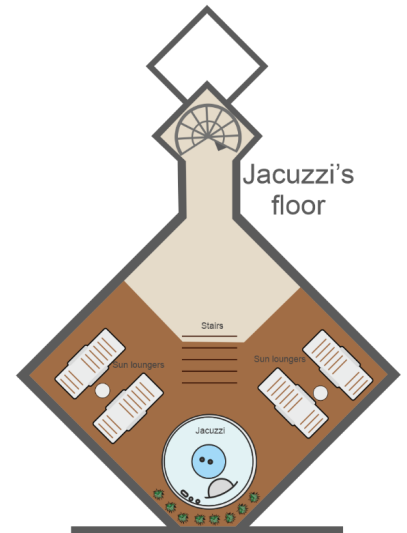

1 Imperial Suite

170m². Identical characteristics as the Royal Suites, 2 bedrooms, with a spiral staircase leading to a private terrace with jacuzzi. Minimum occupancy 4 adults, maximum 4 adults and two children.