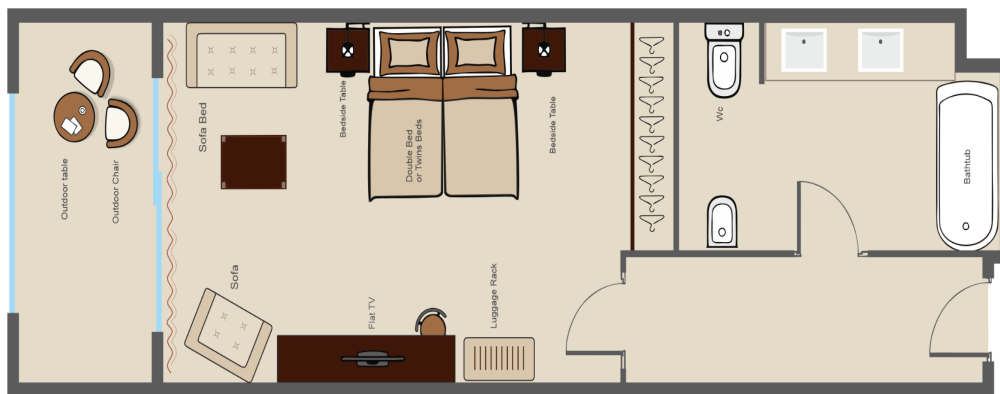

*subject to extra charge

433 Double Rooms (also for single use)

40m². 276 standard and 154 with sea/pool view - subject to supplement. 80 rooms are interconnecting (standard only). Two separated beds of 110cm x 200cm or one double bed of 180cm x 200cm and sofa bed for the third person or child. Minimum occupancy: 1 adult; maximum 3 adults or 2 adults + 1 child.

5 Accessible Rooms

for reduced mobility, with similar characteristics as above, but with special facilities such as "Roll in Shower", wide doors. Two separated beds of 110cm x 200cm

14 Senior Suites

60m². Double Bed of 200cm x 200cm. Separate living room, sofa beds, hydro massage bath and two balconies. Minimum occupancy 2 adults, maximum 3 adults + 1 child or 2 adults + 2 children.

4 Royal Suites

130m². 2 bedrooms with balconies, bath with hydro massage, a magnificent lounge and a tekka floor terrace with sun beds. Minimum occupancy 4 adults, maximum 4 adults and 2 children.

1 Imperial Suite