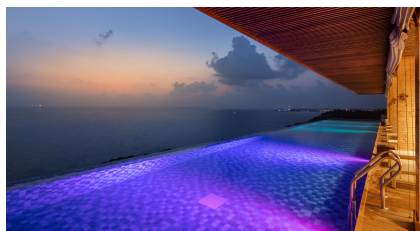

F & B OUTLETS

Restaurants / Bars	Capacity	Location	
Saffron	175	Ground Level	International & Local Cuisines
Olives	175	Ground Level	International & Local Cuisines
Te'Lounge	60	Ground Level	Coffee shop and Lobby bar
Beach Club Bar	350	Ground Level	À la carte/ Sea Food
Sun Deck	50	Ground Level	Pool Bar
555 One	120	Ground Level, Beach Club	Night Club Bar
Ocean's Harvest	60	Level 1, Beach Club	Sea Food with Live Cooking
Signature Lounge	40	Level 2, Beach Club	VIP Lounge
Infinity	40	Level 12	Infinity Bar
Sky Lounge	120	Level 13	À la carte with Premium Beverages
Bay View	100	Level 13	Open Bar
Dutch Fort	100	Level 13	Shisha Lounge