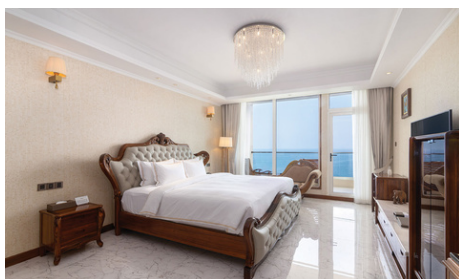

One or Two Bed Rooms Apartments

 ROOM SIZE
92 & 138 SQM
 OCCUPANCY
03 & 06 (WITH 02 EXTRA BEDS)

Araliya Suite

 ROOM SIZE
138 SQM
 OCCUPANCY
6 ADULTS

Presidential Suite

 ROOM SIZE
184 SQM
 OCCUPANCY
04 ADULTS + 1 MAID

Royal Suite

 ROOM SIZE
200 SQM
 OCCUPANCY
04 ADULTS + 1 MAID

Araliya Saloon and Spa

- 7 treatment rooms including 3 couples 4 single rooms
- Signature treatments/ Relaxation treatments
- Steam rooms
- Sauna
- Jacuzzi
- Open daily (09.00 AM - 08.00 PM)