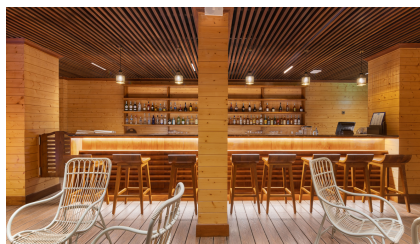

F & B OUTLETS

Restaurants / Bars	Capacity	Location	
Saffron	175	Ground Level	International & Local Cuisines
Olives	175	Ground Level	International & Local Cuisines
Te'Lounge	60	Ground Level	Coffee shop and Lobby bar
Beach Club Bar	350	Ground Level	À la carte/ Sea Food
Sun Deck	50	Ground Level	Pool Bar
555 One	120	Ground Level, Beach Club	Night Club Bar
Ocean's Harvest	60	Level 1, Beach Club	Sea Food with Live Cooking
Signature Lounge	40	Level 2, Beach Club	VIP Lounge
Infinity	40	Level 12	Infinity Bar
Sky Lounge	120	Level 13	À la carte with Premium Beverages
Bay View	100	Level 13	Open Bar
Dutch Fort	100	Level 13	Shisha Lounge