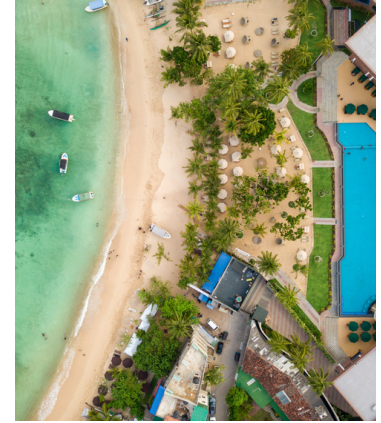

Recreation Facilities

- Main swimming pool at the beach club
- Kids pool
- Infinity pool/ Kids pool on the 12th floor
- Kids club / Kids play area
- PADI-certified diving center
- Watersports
- Gymnasium
- Beach Sports