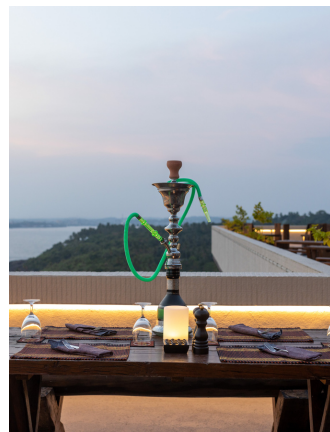

- 10.00 am to 11.00 pm -

A'la carte Restaurant

- 10.00 am to 11.00pm -

Shisha