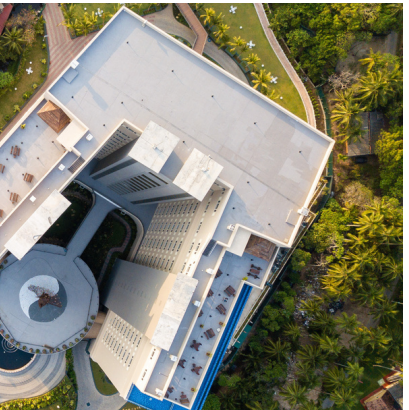

ABOUT THE HOTEL

Embellished with the charms of immaculate beaches, lush coconut groves, and stunning oceanic vistas from all its abodes, Unawatuna Beach Resort & Spa is a premier amongst Unawatuna hotels. Being the first star-class and five-star hotel in Unawatuna, the property comprises a wide array of exclusive accommodation options!

Outdoor

Venue	Capacity
Dutch port	100
Bay View	100
Roof Top	500

Empire Ballroom

Araliya Ballroom

Spice Hall

Bay View

Roof Top

BEACH CLUB