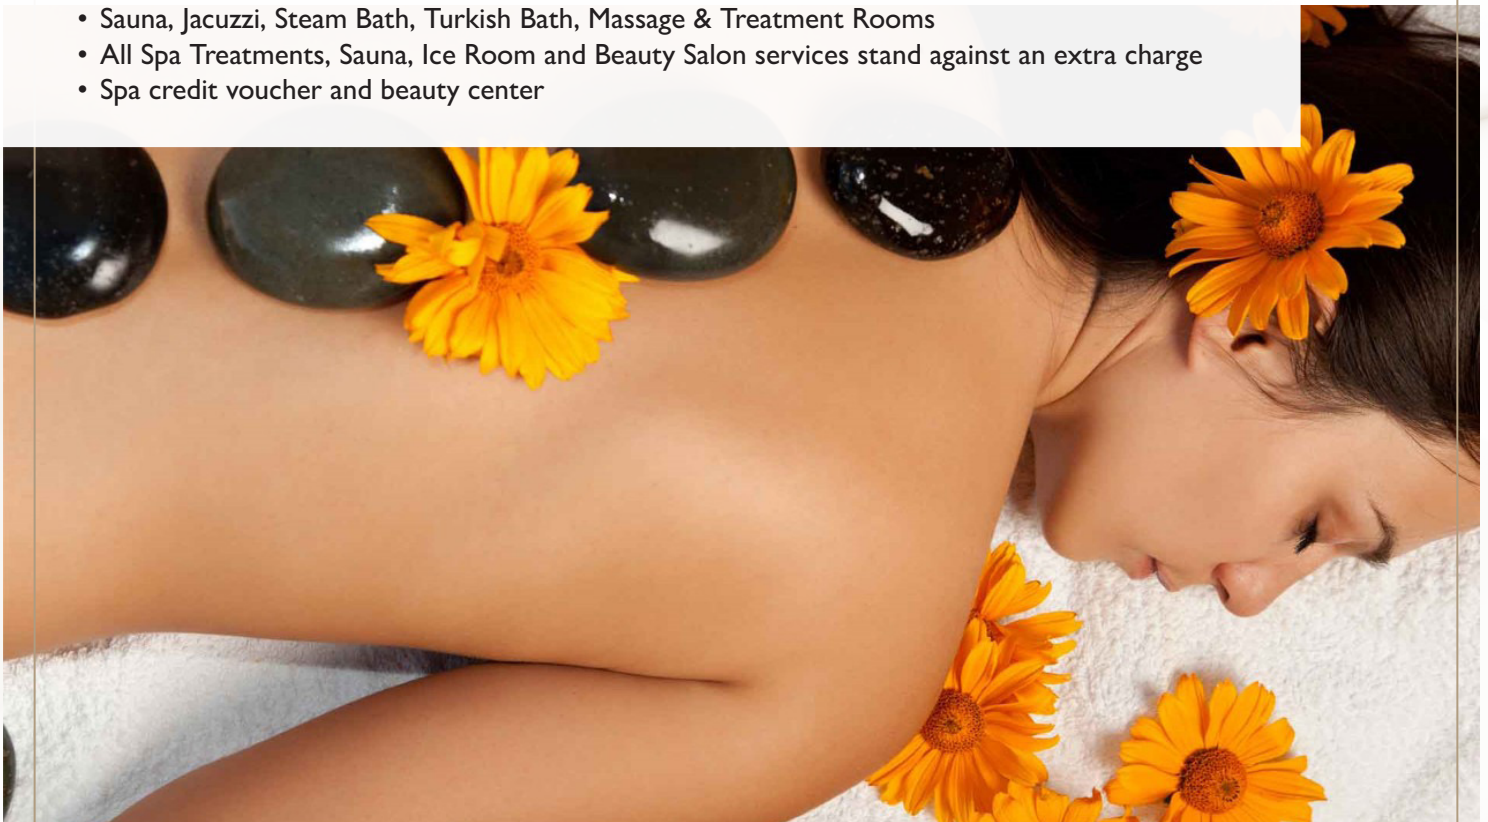

Spa

- Opening Hours 09:00 - 20:00
- Age: (+16)
- Sauna, Jacuzzi, Steam Bath, Turkish Bath, Massage & Treatment Rooms
- All Spa Treatments, Sauna, Ice Room and Beauty Salon services stand against an extra charge
- Spa credit voucher and beauty center