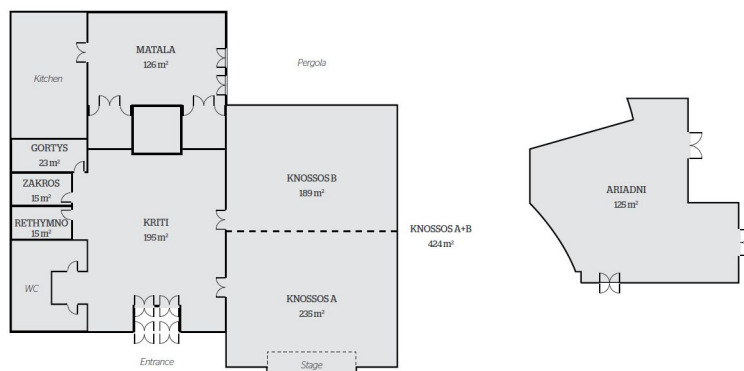

SUMMER 2024 > 2024 Ib. Creta Panorama & Mare

ROOM PLANS

Room plans:

Room plans (2):

CONVENTION CENTER / ROOMS

Room Name:	knossos	matala	gortys	rethymno	ariadni	kriti foyer
Surface Area (Sq.m.):	424.00	126.00	23.00	15.00	125.00	195.00
Height (M):	3.00	2.00	2.00	3.00	2.00	2.00
Width (M):	16.00	9.00	3.00	3.00	13.00	14.00
Depth (M):	26.00	14.00	7.00	5.00	10.00	14.00
Door Height (M):	2.40	2.55	2.15	2.15	2.22	2.42
Door Width (M):	1.73	4.20	0.72	0.76	1.52	1.90
Column:	yes	yes	yes	yes	-	yes
Flooring:	cpt	mbl	mbl	mbl	cpt	mbl

Type of light

Natural:	Yes	Yes	Yes	Yes	Yes	Yes
Artificial:	-	-	-	-	-	-

Capacity Theater (Pax):	500	100	16	15	100	1
Capacity Banquet (Pax):	300	60	1	1	1	1
Capacity Classroom (Pax):	250	100	1	1	1	1
Capacity Cocktail (Pax):	600	100	1	1	150	300
Capacity Board Room (Pax):	1	1	1	1	1	1
Capacity O (Pax):	1	1	1	1	1	1