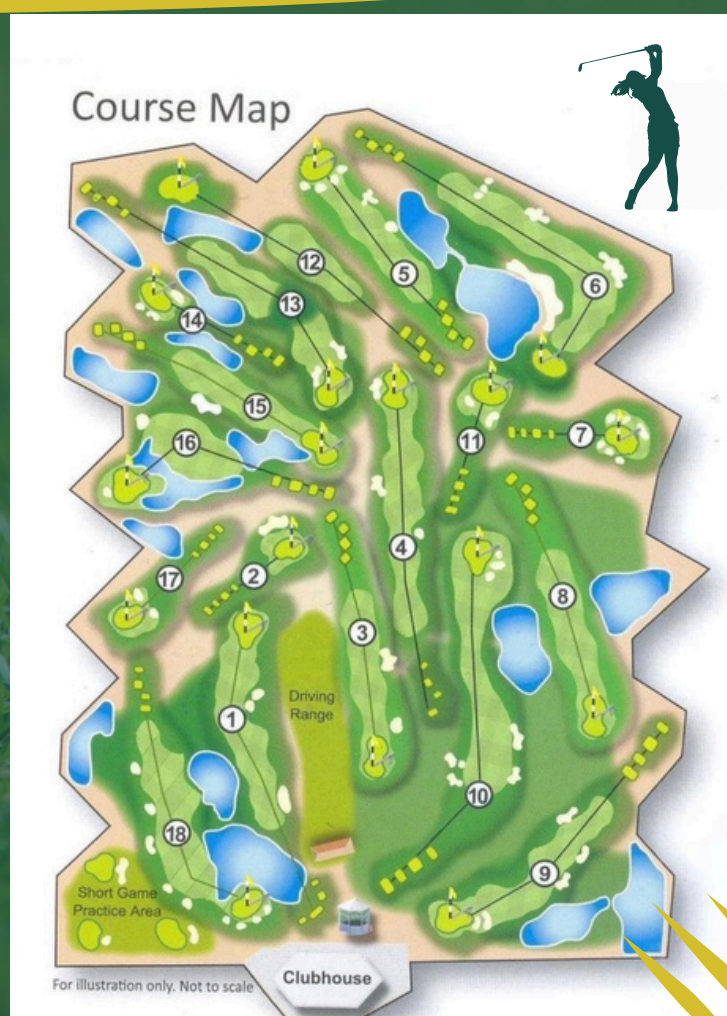

pickalbatros.com

PICKALBATROS
HOTELS & RESORTS

GOLF COURSE

**Beyond Luxury
Stay. Play. Relax
A Golfing Retreat by:**

PICKALBATROS GOLF HOTELS GUEST

PICKALBATROS LUXURY SUITES RESORT SSH
PICKALBATROS LAGUNA VISTA RESORT SSH
PICKALBATROS PALACE RESORT SSH
PICKALBATROS GOLF BEACH RESORT SSH

Holes : 18
Par: 72
Course length in meters : 6201
Design: Sanford & Associates, USA

GOLF PRICING TABLE

SERVICES OFFERED	
1	9 Holes
2	18 Holes
3	3x9 Holes Package
4	3x18 Holes Package
5	5 x9 Holes Package
6	5 x18 Holes Package
7	Club Cart 9x18
8	Driving Range Balls 1 Bag with 50 Balls
9	Rental Golf Sets 9/18 Holes
10	Caddies 9/18 Holes
11	Trolley

The above mentioned rates are in USD & Including all governmental taxes

Exclusive only for **Pickalbatros Golf Beach & Luxury Suites Resorts** Guests, enjoy complimentary " Golf Cart" round trips from/to hotel & Golf Course.

PICKALBATROS
LUXURY SUITES
SHARM EL SHEIKH

PICKALBATROS LAGUNA VISTA RESORT

PICKALBATROS
LAGUNA VISTA HOTEL
SHARM EL SHEIKH

THE VALUE OF GOLF COURSE

Only a breezy 15 minutes Drive to The Golf Course

EXCLUSIVE PANORAMA