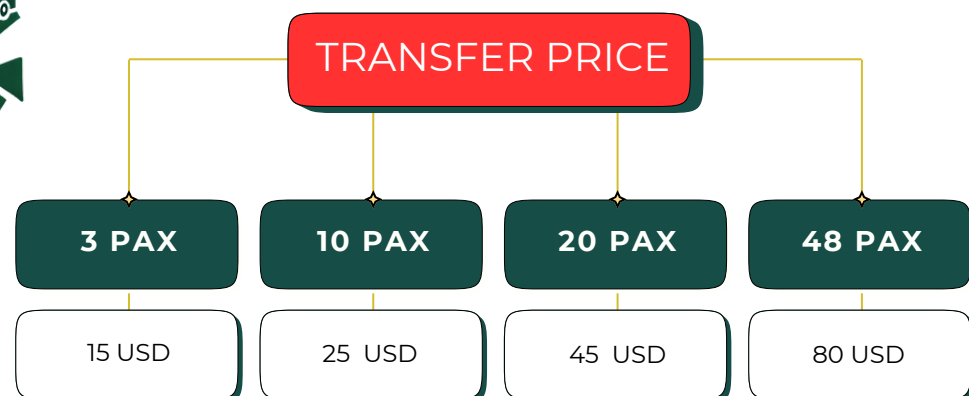

PICKALBATROS
LUXURY SUITES
SHARM EL SHEIKH

PICKALBATROS LAGUNA VISTA RESORT

PICKALBATROS
LAGUNA VISTA HOTEL
SHARM EL SHEIKH

THE VALUE OF GOLF COURSE

Only a breezy 15 minutes Drive to The Golf Course

EXCLUSIVE PANORAMA

When the sea meets mountains, with open-view pools for ultimate serenity.

SOCIAL BONDING

Perfect for families and friends to connect.

PICKALBATROS PALACE RESORT SSH GOLF COURSE

PICKALBATROS
PALACE RESORT
SHARM EL SHEIKH