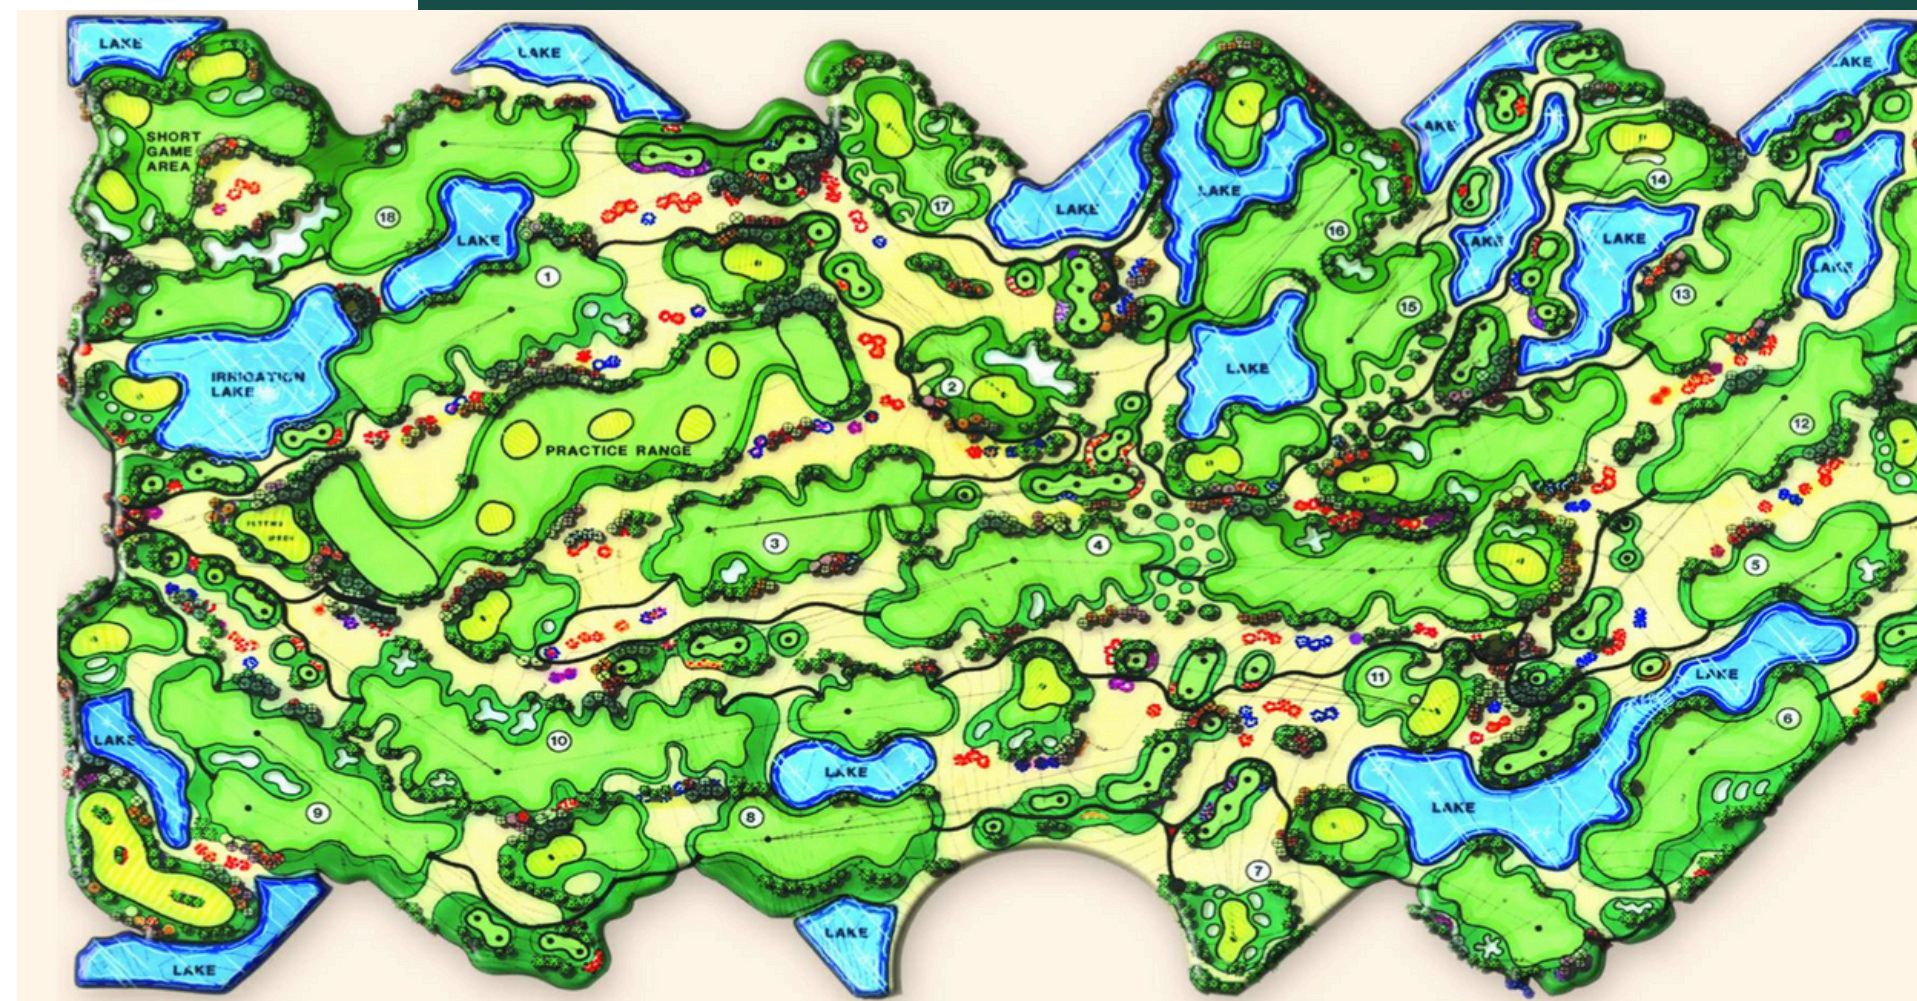

Join us for an unforgettable golfing experience!

The first and only Pickalbatros Golf Resort in the area is located 10 minutes from the International airport and Naama Bay. The central location of the resort at the southern tip of the Sinai Peninsula makes it an ideal point of return from other trips in Egypt, to enjoy a unique game of golf in a dramatic setting of mountains, desert and sea. Our Golf Courts have matured to be one of the best in the world. The Par 72 PGA Championship golf course (6021m) opened in 1997 and has been designed by American architect Sanford & Associates. It features Paspalum grass, 18 lakes, which attract a variety of exotic birds, over 35 different species list, of which 9 belong to the endangered species list. 1250 Trees have been planted such as Washingtonia palm trees, Jerusalem thorns, date palms, California fan palms, Hong Kong Orchids and Flames of the Forest.

PICKALBATROS
HOTELS & RESORTS

WWW.PICKALBATROS.COM