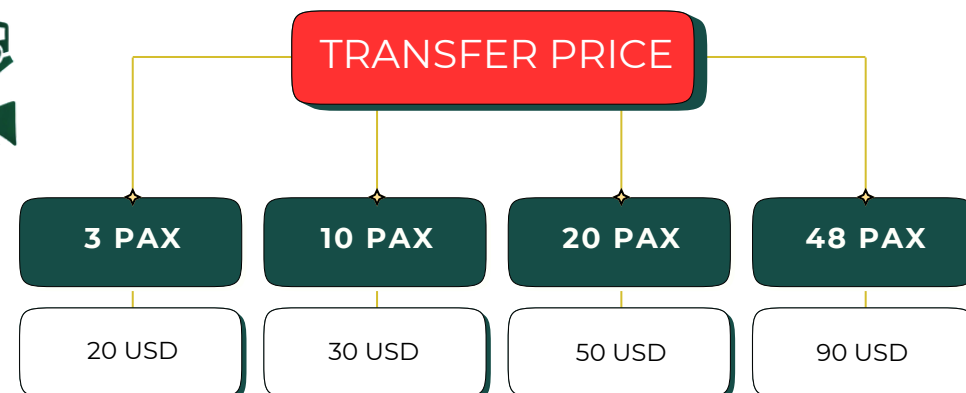

PICKALBATROS LUXURY SUITES RESORT

GOLF COURSE

"Unwind in unparalleled luxury after a day on the greens, surrounded by serene lakes and breathtaking mountain views."

TRANSFER

Complimentary Golf Cart ,

transfers are offered for **Pickalbatros Luxury Suites Resort** guests between the hotel and golf course.

PICKALBATROS
LUXURY SUITES
SHARM EL SHEIKH

PICKALBATROS LAGUNA VISTA RESORT

PICKALBATROS
LAGUNA VISTA HOTEL
SHARM EL SHEIKH

THE VALUE OF GOLF COURSE

Only a breezy 15 minutes Drive to The Golf Course

EXCLUSIVE PANORAMA