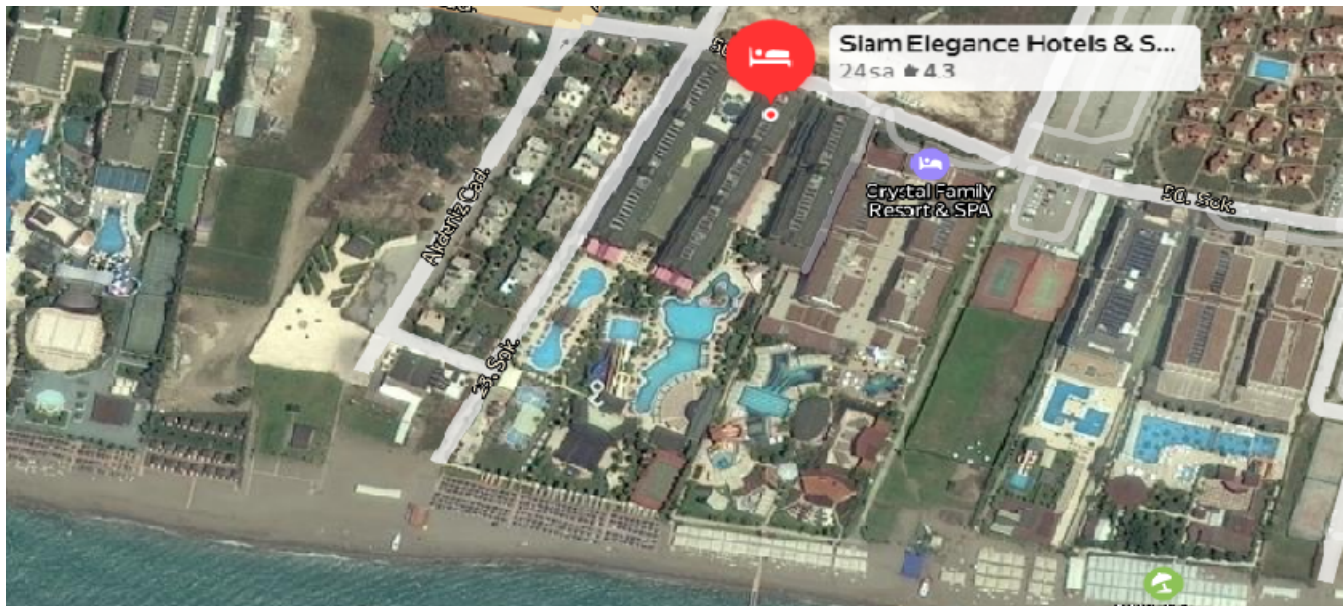

“WELCOME TO ELEGANCY AND HOSPITALITY”

ECO Room : With a capacity of 1 to 3 people (2 + 1 or 3), the room is 27 m2. 1 french bed+ sofa or 2 single bed + sofa. All rooms have balcony. Rooms have neighbor hotels or road view.. (Total 20 rooms)

Standart room : With a capacity of 1 to 3 people (2 + 1 or 3), the room is 27 m2. 1 french bed+sofa or 2 single bed+sofa. All rooms have balcony. Rooms have land, side sea or sea views. Sea view rooms have small balcony. (Total 342 rooms).

<https://siamelegancehotels.com/standart-oda/>

Family room : 45 m2 with duplex-shaped interior stairs and 2 bedrooms. Up to 4 + 1 (1 person can accommodate on sofa). 2 french bed. Downstairs 1 bedroom Shower / WC, upstairs 1 bedroom. Land view or side sea view options are available. (125 rooms)

<https://siamelegancehotels.com/dublex-aile-odasi/>

Grand Suite : 74 m2 and has 2 bedrooms with duplex shaped internal stairs. There is 1 bedroom and living room downstairs, 1 bedroom upstairs. 1 french bed and 2 single bed. Accommodates up to 5 + 1 (for 2 people sofa). With 2 Shower / WC and direct sea view. (6 rooms)

<https://siamelegancehotels.com/aile-suiti/>

Disabled standart room : It has the same features as our standard rooms. Suitable for disabled guests. Only 1st floor, close to lobby and elevator. (5 rooms)

<https://siamelegancehotels.com/engelli-odasi/>

Junior süit : 31 m2 with a maximum capacity of 2 people + baby, with jacuzzi. 1 french bed. Garden and sea view options are available. (17 rooms)

<https://siamelegancehotels.com/junior-suit/>