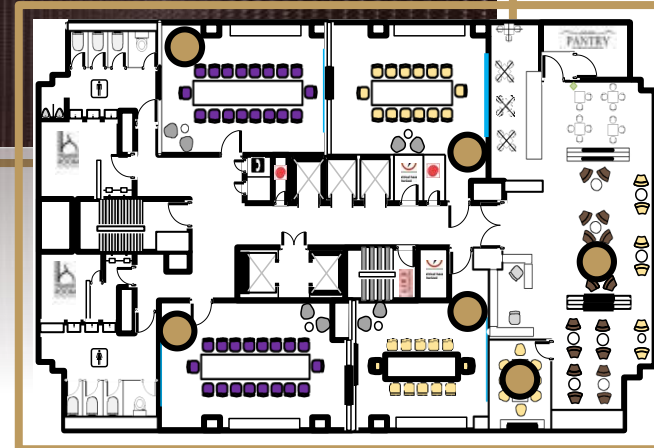

MOHRA BALLROOM

Size : 227.85 sqm

Dimension : 15.19 m * 15 m

Ceiling Height : 2.9 m

Theater  300 Guests

Cocktails  200 Guests

Banquet  140 Guests

Boardroom  100 Guests

Classroom  70 Guests

U shape  30 Guests

BUSINESS CENTER

Located on the 16th floor, the hotel accommodates four of the best meeting rooms with state of the modern elegant design making your meeting one to remember and enjoy.

EXECUTIVE LOUNGE

Capacity : 50 Guests

ZOOM ONE & ZOOM TWO

Size : 73.95 sqm
Capacity : 18 Guests

STAR ONE & STAR TWO

Size : 68.20 sqm
Capacity :14 Guests

HOTEL FACILITIES

AUDITION POOL