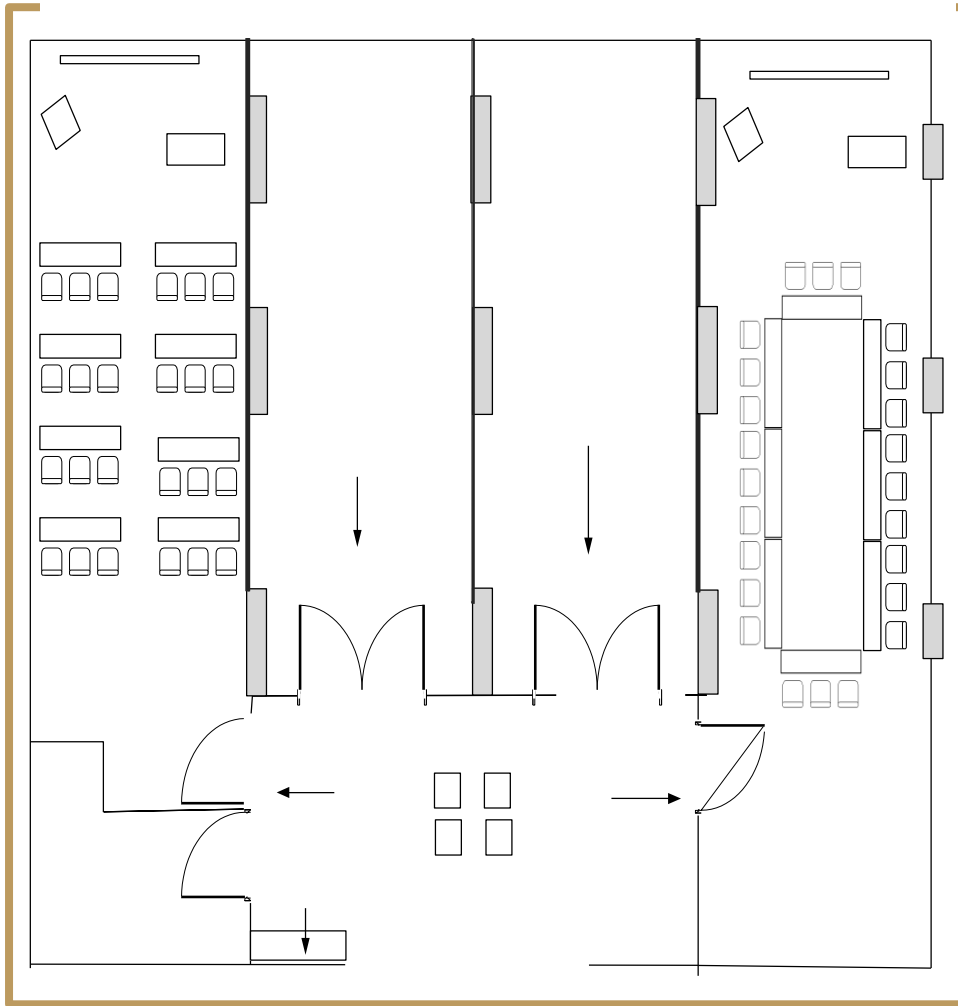

EQUATION RESTAURANT

فندق
HOTEL

Equation
All Day Dining

Location : 2nd Floor
Seating Capacity : 92 Seats
10 Private Room Seats

EQUATION RESTAURANT

فندق
HOTEL

Opening Hours

Breakfast : 6:30 AM till 10:30AM

Lunch : 12:30 PM till 3:30 PM

Dinner : 6:30 PM till 10:30 PM

QUADRANT CAFE

فندق
HOTEL

Refresh your mind clear your head and kick start your day at Quadrant Café.

Location : Hotel Lobby

Timing : 9:00 AM till 9:00 PM

Seating Capacity : 30 pax

MEETINGS & EVENTS

VERTEX BALLROOM

Total Size: 225.6 sqm
Meeting room 1: 14.5 m * 4.8 m
Meeting room 2: 11.0 m * 4.5 m
Meeting room 3: 11.0 m * 4.5 m
Meeting room 4: 12.4 m * 4.6 m