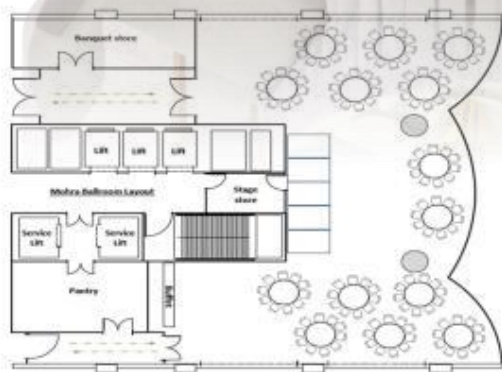

Location : Ground Floor

Opening Hours : 9:00 AM till 9:00 PM

Capacity : 34 Seats

MEETINGS & EVENTS

MOHRA BALLROOM

If you are planning an intimate family gathering or a large celebration, we will pay attention to the smallest details allowing you to relax and enjoy your day. Just let us know your ideas, and we will do anything we can to help you make the perfect day.

MOHRA BALLROOM

Size : 227.85 sqm

Dimension : 15.19 m * 15 m

Ceiling Height : 2.9 m

Theater  300 Guests

Cocktails  200 Guests

Banquet  140 Guests

Boardroom  100 Guests

Classroom  70 Guests

U shape  30 Guests

BUSINESS CENTER

Located on the 16th floor, the hotel accommodates four of the best meeting rooms with state of the modern elegant design making your meeting one to remember and enjoy.