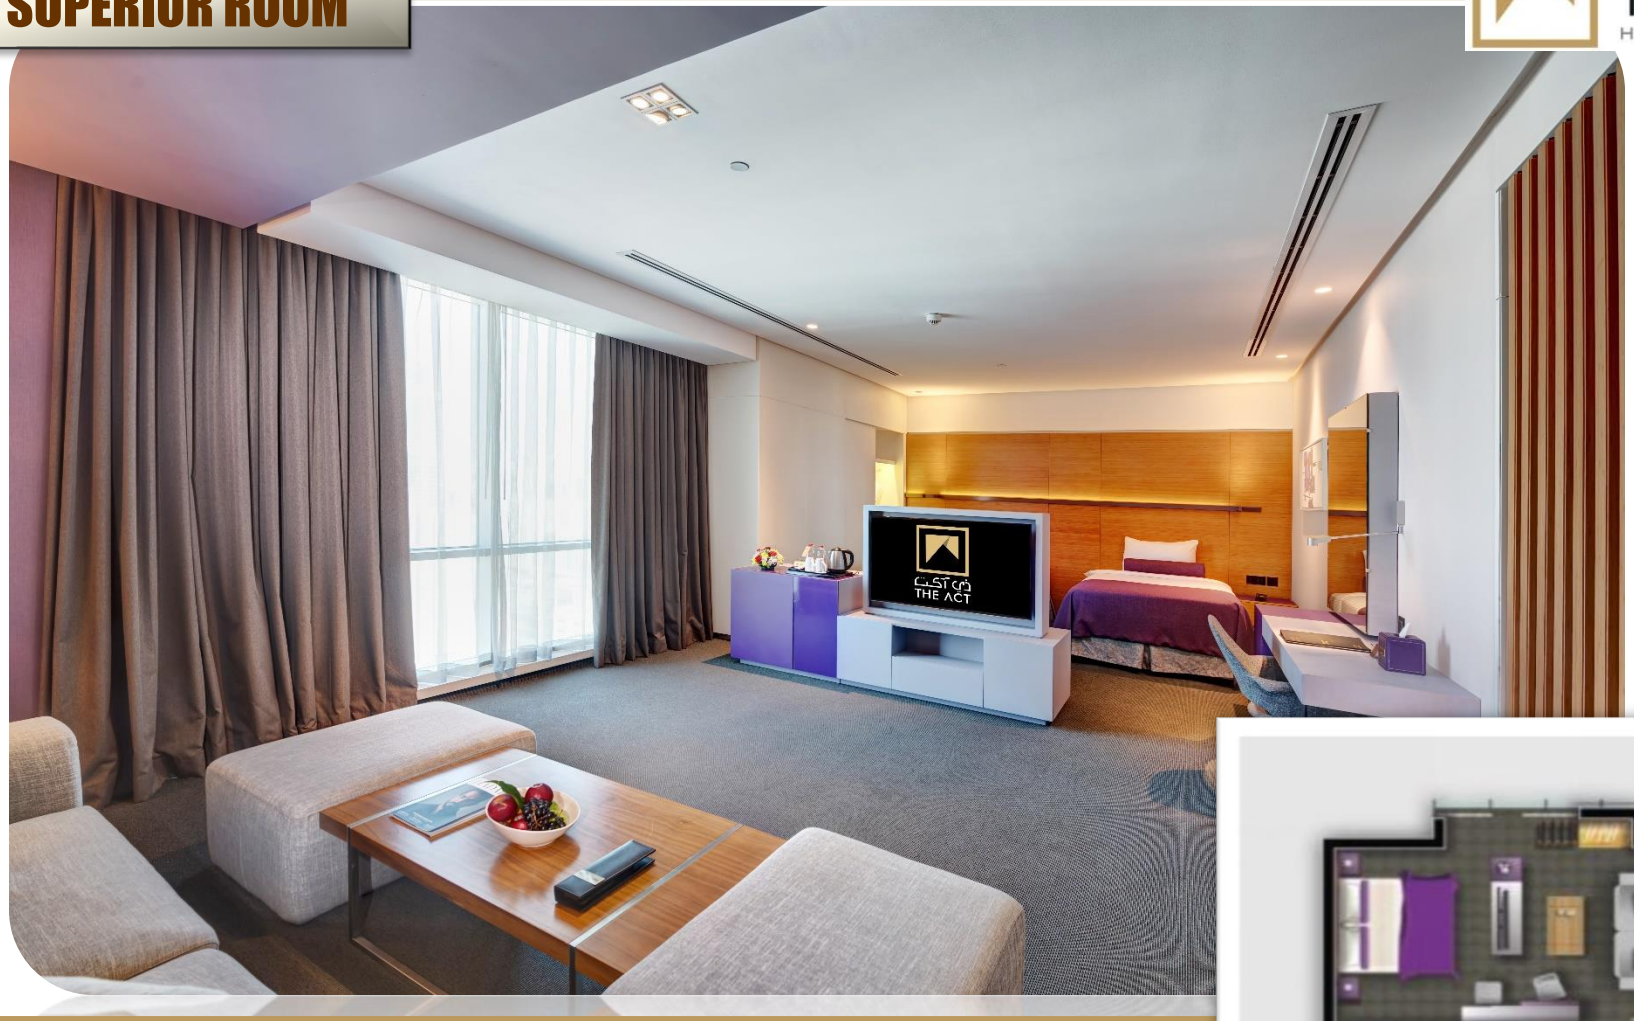

AL QASBA

inspired luxury

HOTEL GUEST ROOMS

SUPERIOR ROOM

Room Size : 38.5 sqm
View : City View
King Bed : 30 Rooms
Twin Bed : 48 Rooms

PREMIUM ROOM

Room Size: 46.5 sqm
View : Lagoon View
King Bed : 30 Rooms
Twin Bed : 12 Rooms

JUNIOR SUITE

Room Size : 55.2 sqm

View : Panoramic City View

King Bed : 15 Rooms

Twin Bed : 15 Rooms

EXECUTIVE LAGOON SUITE

Room Size : 58.8 sqm
View : Lagoon View
King Bed : 30 Rooms

FOOD & BEVERAGES