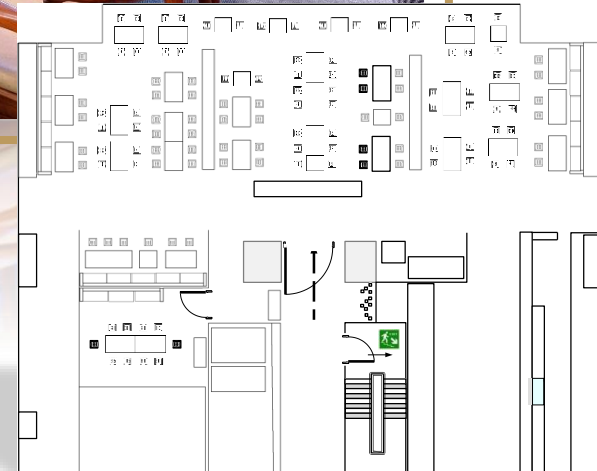

JUNIOR SUITE

Room Size : 55.2 sqm

View : Panoramic City View

King Bed : 15 Rooms

Twin Bed : 15 Rooms

EXECUTIVE LAGOON SUITE

Room Size : 58.8 sqm
View : Lagoon View
King Bed : 30 Rooms

FOOD & BEVERAGES

Lunch Timing : 12:30 PM - 03:30 PM

Dinner Timing : 06:30 AM - 10:30 PM

Location : 2nd Floor

Capacity : 135 Seats

SCENE CAFE

THE
SCENE

Refresh your senses at The Scene Café giving you the perfect aroma to wake you up and keep you going.

Location : Ground Floor

Opening Hours : 9:00 AM till 9:00 PM

Capacity : 34 Seats

MEETINGS & EVENTS

MOHRA BALLROOM

If you are planning an intimate family gathering or a large celebration, we will pay attention to the smallest details allowing you to relax and enjoy your day. Just let us know your ideas, and we will do anything we can to help you make the perfect day.