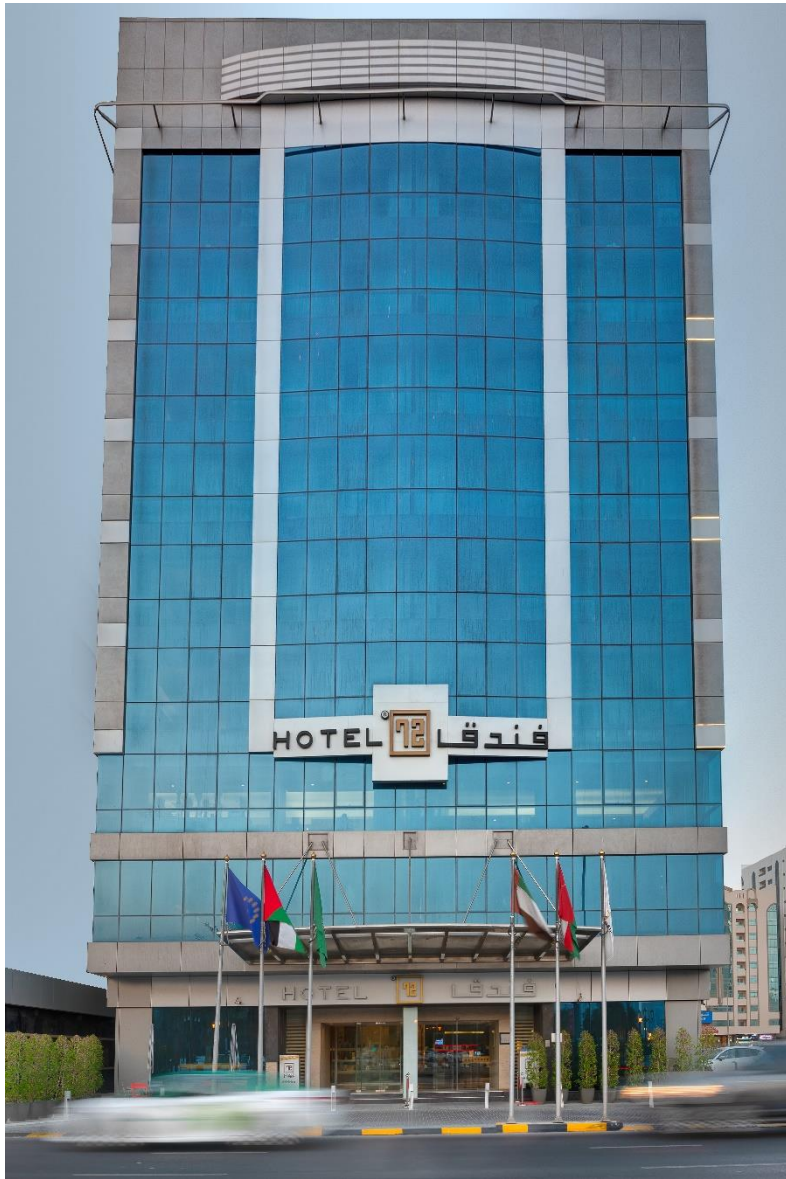

فندق®
HOTEL

inspired luxury