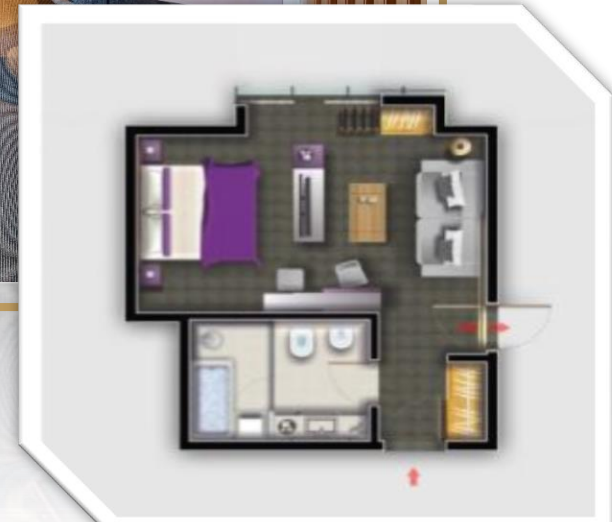

AL QASBA

inspired luxury

HOTEL GUEST ROOMS

SUPERIOR ROOM

Room Size : 38.5 sqm
View : City View
King Bed : 30 Rooms
Twin Bed : 48 Rooms

PREMIUM ROOM

Room Size: 46.5 sqm
View : Lagoon View
King Bed : 30 Rooms
Twin Bed : 12 Rooms

JUNIOR SUITE

Room Size : 55.2 sqm

View : Panoramic City View

King Bed : 15 Rooms

Twin Bed : 15 Rooms

EXECUTIVE LAGOON SUITE

Room Size : 58.8 sqm
View : Lagoon View
King Bed : 30 Rooms

FOOD & BEVERAGES