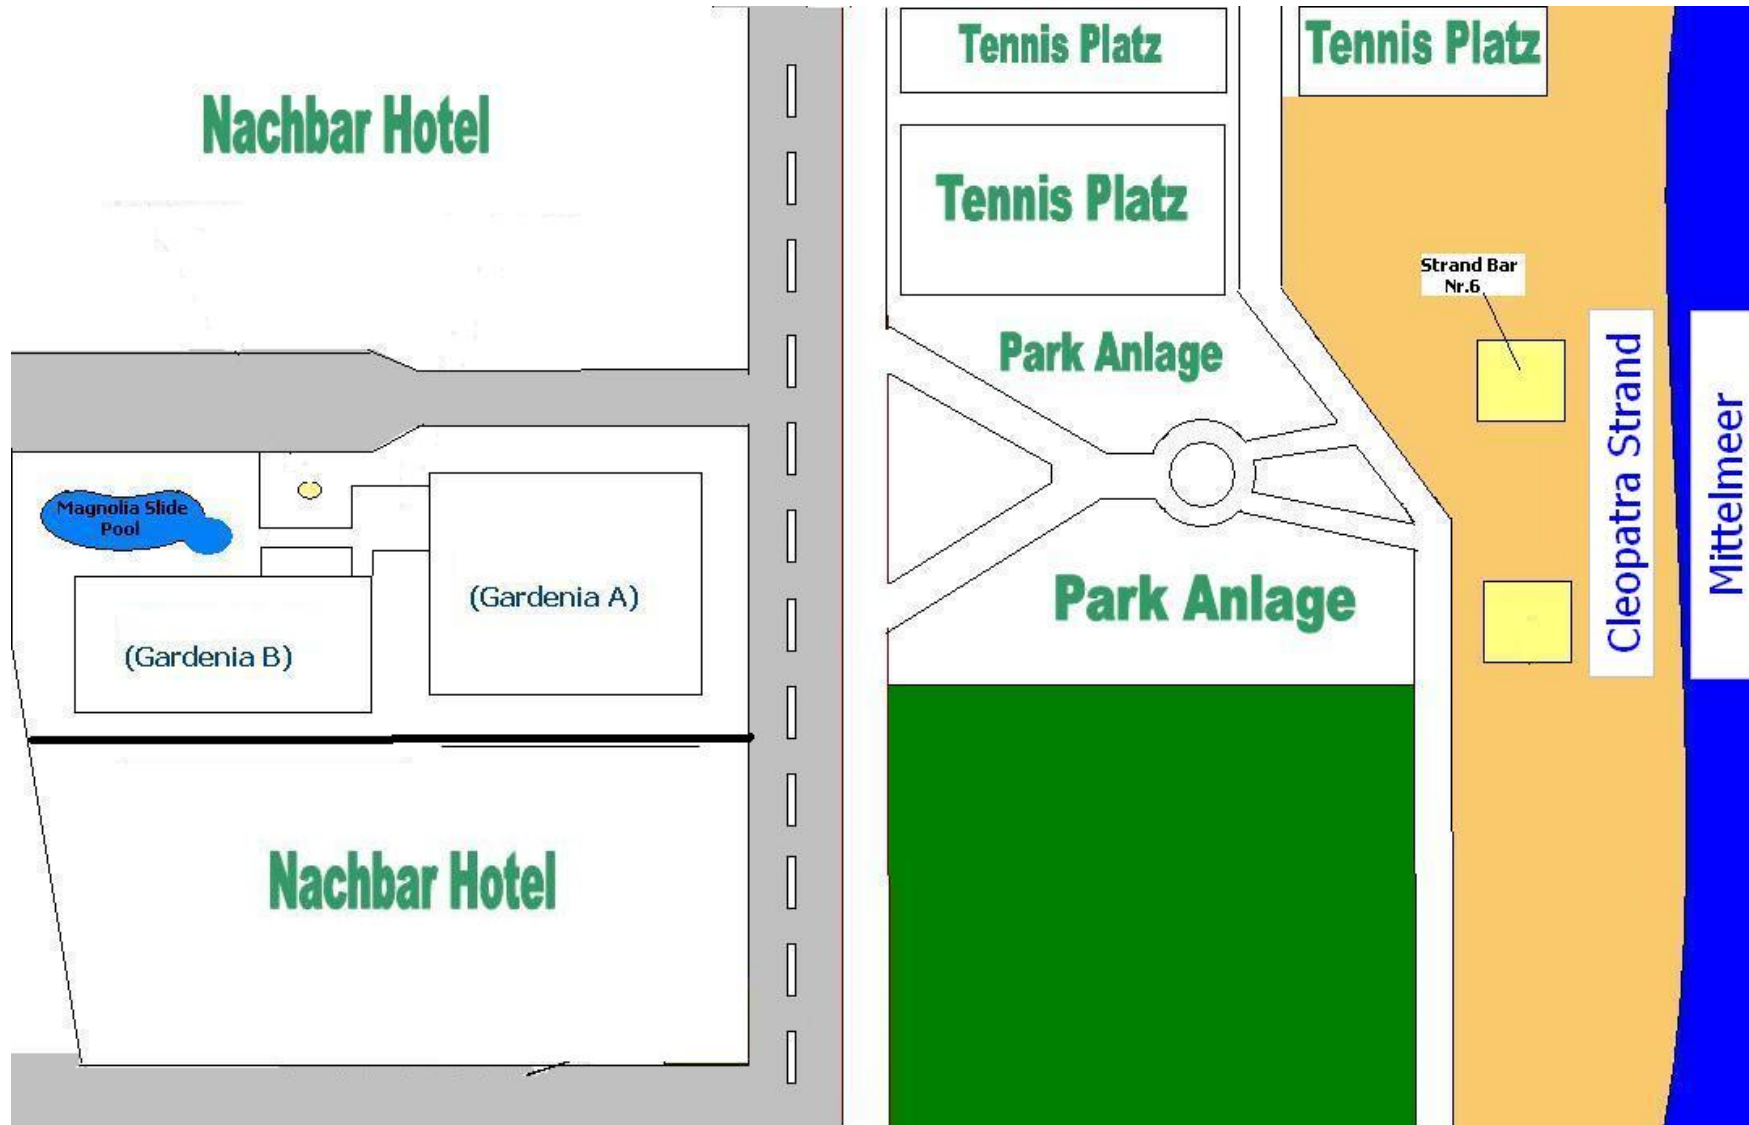

*Gardenia Hotel*

**Alanya**

**Factsheet**

<b>Category</b>	4 Star
<b>Total Room</b>	119
<b>Bed</b>	251
<b>Address</b>	Saray Mah.Güzelyalı cad.No:38 Alanya
<b>Telephone</b>	00 90 242 5134130
<b>Fax</b>	00 90 242 5137211
<b>Hotel GSm</b>	00 90 533 7704574
<b>Web</b>	<a href="http://www.gardeniahotels.com">http://www.gardeniahotels.com</a>
<b>E-Mail</b>	<a href="mailto:info@gardeniahotels.com">info@gardeniahotels.com</a>
<b>G.Manager</b>	Abdullah Yüksek
<b>F.O.Manager</b>	Adnan Kurt
<b>Oppen</b>	Whole year
<b>Opened</b>	1987
<b>Last Renovating</b>	2012 Complete
<b>Distance to Airport</b>	130 Km
<b>Distance to Beach</b>	50 m
<b>Hotel Surround</b>	City Center – Cleopatra Beach
<b>Place</b>	A coastal road on the Cleopatra Beach
<b>Nature The submarine</b>	Sand – Rapidly falling
<b>Credit card</b>	Visa , Master
<b>Pets</b>	Pets not Allowed
<b>Concept</b>	Half board: Breakfast and dinner in Buffet form.
<b>Transfer Time Antalya Airport</b>	120-150 Minute
<b>Transfer Time Gazipasa Airport</b>	30 - 50 Minute
<b>Nearest city</b>	500 m Alanya, Side 60 km , Antalya 130 km
<b>Taxi</b>	Taxis front of the Hotel
<b>Beach</b>	50 m to famous Cleopatra Beach Public wide Beach (coarse sand) steep falling , showers and changing rooms available
<b>service</b>	On a daily basis available
<b>Check-out &amp; Check-in</b>	Up to 12:00 am check out. Check-in 02:00 pm
<b>Shopping</b>	Rent a car, Shop,
<b>Handicap Wc</b>	1 available on lobby area.