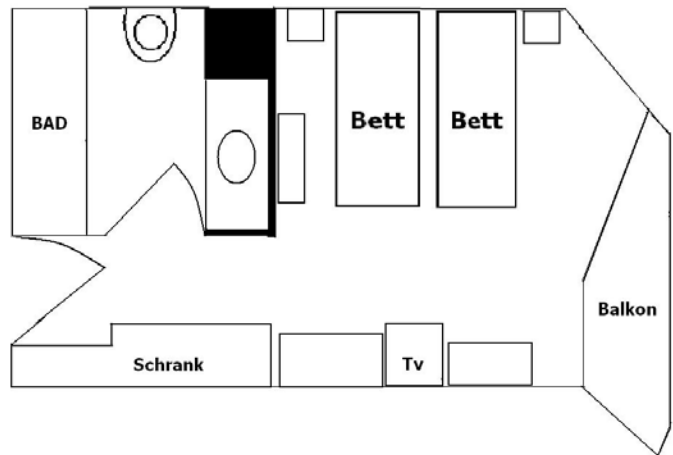

Economy room

Equipped as standard Rooms, view to the adjacent buildings.

Room properties

Total size (with balcony and bad) about.	22 m²
Room size approximately	15,50 m²
Bad size approximately	3.5 m²
Balcony size approximately	3.0 m²
Entrance door	80 cm
Bathroom door	70 cm
Occupancy	Min 2 Max 3
Country side/ neighbor	16 Rooms
Hotel side	
Balcony	Yes
Bad	Yes
Hairdryer	Yes
Air conditioning (24) (h)	Yes
Telephone	Yes
SAT TV	Yes
Minibar	Yes
Carpet ground	Yes / 16 rooms
Floor tiles	No
Laminate floor	No
Safe	Yes
	Yes (addition)
Baby bed possible	max occupancy unable