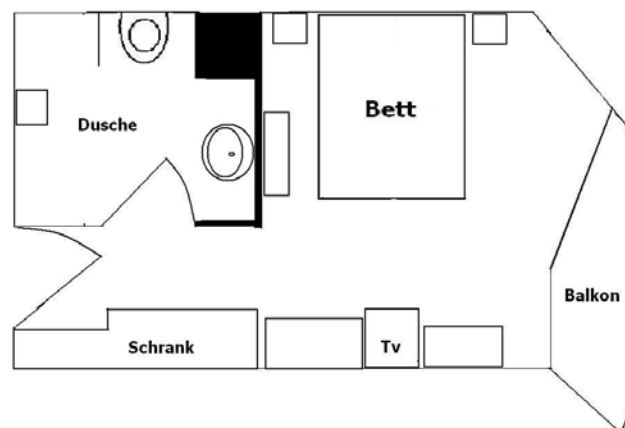

#### Room Properties

Total size (with balcony and bad) about.	22 m <sup>2</sup>
Room size approximately	15,50m <sup>2</sup>
Bad size approximately	3.5 m <sup>2</sup>
Balcony size approximately	3.0 m <sup>2</sup>
Entrance door	80 cm
Bathroom door	70 cm
Occupancy	1 Min max 3
direct Sea side	28 Rooms
Lateral Sea side	18 Rooms
Pool side	44 Rooms
Country side/ neighbor Hotel side	16 Rooms
Balcony	Yes
Bad	Yes
Hairdryer	Yes
Air conditioning (24) (h)	Yes
Telephone	Yes
SAT TV	Yes
Minibar	Yes
Carpet ground	no
Floor tiles	Yes / 99 rooms
Laminate floor	Yes / 119 rooms
Safe	Yes
Baby bed possible	Yes (addition max occupancy unable)

### Room properties

Size total (with) balcony and bad) about.	24.50 m <sup>2</sup>
Room size approximately	18.00m <sup>2</sup>
Bad size approximately	3.5 m <sup>2</sup>
Balcony size approximately	3 m m <sup>2</sup>
Entrance door	80 cm
Occupancy	Min 3 Max 2 + 2
direct Sea side	No
Lateral Sea side	No
Pool side	Yes
Country Side / neighbor Hotel side	Yes
Balcony	es
Bad	Yes
Hairdryer	Yes
Air conditioning (24) (h)	Yes
Telephone	Yes
SAT TV	Yes
Minibar	Yes
Carpet ground	no
Floor tiles	Yes / 8 rooms
Laminate floor	Yes / 8 rooms
Safe	Yes
Baby bed possible	Yes (addition max occupancy unable)

### Room properties

Size	14 M2 without Balcony & private bathroom
Entrance door	80 cm
Bathroom door	80 cm
Balcony Door	76 cm
Bad size	3.5 square
Balcony size	3 m square
Occupancy	Max 2
Lateral Sea side	Yes
Balcony	Yes
Shower	Yes
Handicap toilet	Yes
Handicap shower	Yes
French bed	Yes
Hairdryer	Yes
Air conditioning (24) (h)	Yes
Telephone	Yes
SAT TV	Yes
Minibar	Yes
Carpet ground	no
Floor tiles	No
Laminate floor	Yes
Safe	Yes
Baby bed possible	Not possible