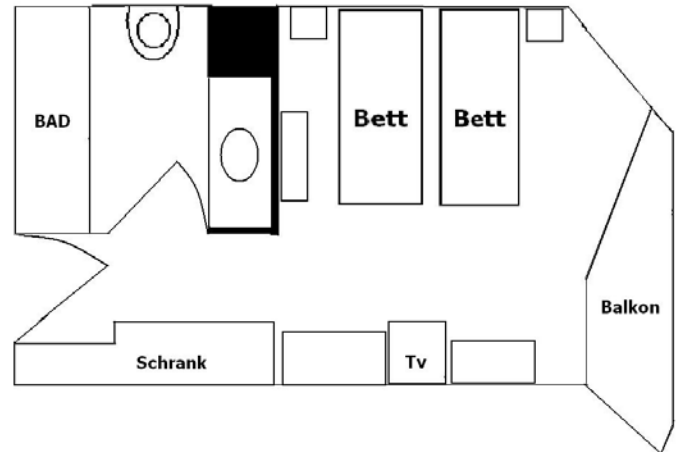

Room types

Standard room

There are 106 Standard Rooms with balcony and bathroom; these 98 rooms with two single beds, 8 are Well-equipped rooms with double beds. Each room has a living area 15,50 m²

Room Properties

Total size (with balcony and bad) about.	22 m²
Room size approximately	15,50m²
Bad size approximately	3.5 m²
Balcony size approximately	3.0 m²
Entrance door	80 cm
Bathroom door	70 cm
Occupancy	1 Min max 3
direct Sea side	28 Rooms
Lateral Sea side	18 Rooms
Pool side	44 Rooms
Country side/ neighbor Hotel side	16 Rooms
Balcony	Yes
Bad	Yes
Hairdryer	Yes
Air conditioning (24) (h)	Yes
Telephone	Yes
SAT TV	Yes
Minibar	Yes
Carpet ground	no
Floor tiles	Yes / 99 rooms
Laminate floor	Yes / 119 rooms
Safe	Yes
Baby bed possible	Yes (addition max occupancy unable)