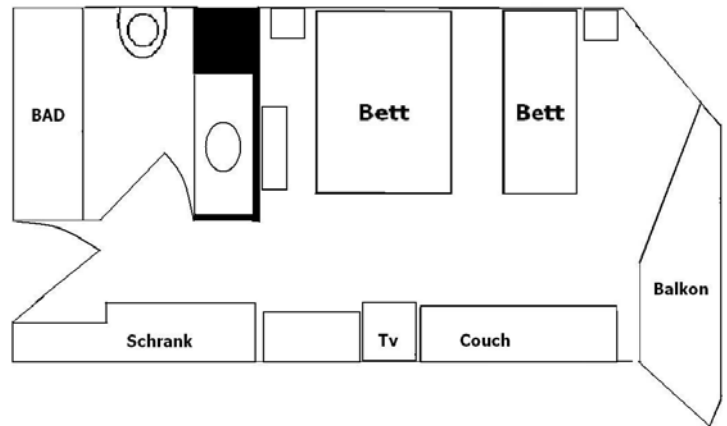

#### Room Properties

Total size (with balcony and bad) about.	22 m <sup>2</sup>
Room size approximately	15,50m <sup>2</sup>
Bad size approximately	3.5 m <sup>2</sup>
Balcony size approximately	3.0 m <sup>2</sup>
Entrance door	80 cm
Bathroom door	70 cm
Occupancy	1 Min max 3
direct Sea side	28 Rooms
Lateral Sea side	18 Rooms
Pool side	44 Rooms
Country side/ neighbor Hotel side	16 Rooms
Balcony	Yes
Bad	Yes
Hairdryer	Yes
Air conditioning (24) (h)	Yes
Telephone	Yes
SAT TV	Yes
Minibar	Yes
Carpet ground	no
Floor tiles	Yes / 99 rooms
Laminate floor	Yes / 119 rooms
Safe	Yes
Baby bed possible	Yes (addition max occupancy unable)

## Larger double Room

13 Larger double room with A double bed (French bed) a single beds and a couch. Each Room has a living area of 17,50 m<sup>2</sup>, bad 3.5 m<sup>2</sup> and balcony 3.00 m<sup>2</sup>, total 24.50 m<sup>2</sup>. Maximum and minimum occupancy are 2 + 2 or 3 + 0.

### Room properties

Size total (with) balcony and bad) about.	24.50 m <sup>2</sup>
Room size approximately	18.00m <sup>2</sup>
Bad size approximately	3.5 m <sup>2</sup>
Balcony size approximately	3 m m <sup>2</sup>
Entrance door	80 cm
Occupancy	Min 3 Max 2 + 2
direct Sea side	No
Lateral Sea side	No
Pool side	Yes
Country Side / neighbor Hotel side	Yes
Balcony	es
Bad	Yes
Hairdryer	Yes
Air conditioning (24) (h)	Yes
Telephone	Yes
SAT TV	Yes
Minibar	Yes
Carpet ground	no
Floor tiles	Yes / 8 rooms
Laminate floor	Yes / 8 rooms
Safe	Yes
Baby bed possible	Yes (addition max occupancy unable)