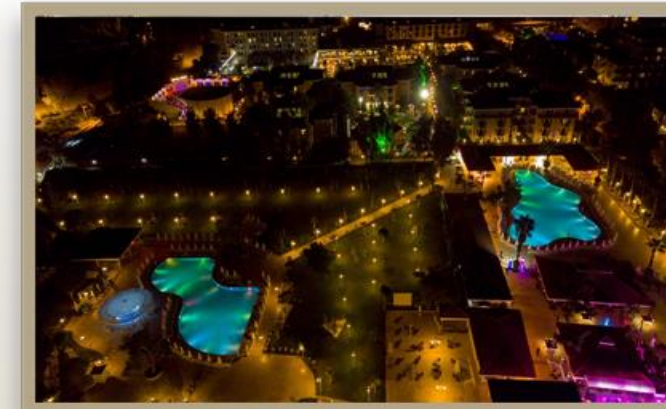

LOCATION

Opening date	1996	Last renovation	2019
Category	5*	Total area	48.000 m²
Concept	Ultra All Inclusive / UAI (26.04.2020 – 10.11.2020)	Airport distance	70 km
Address	Tekirova Mh. Tekirova Cd. No:17 07995 Tekirova-Kemer-Antalya	Kemer Centre distance	15 km
Phone	+90 242 813 66 00	Transport	Bus / Taxi / Hotel Transfer Service
Fax	+90 242 821 47 92	Beach / Location	right on the coast, beach usage area: 300 m
E-Mail	info@phaselisrose.com	Internet	Wi-Fi Standard – free of charge

The hotel resort is located on a wide area on the seafront and offers mountain and sea views. It consists of two main buildings, 7 blocks in the garden and 559 rooms in total. The hotel facilities include lobby, reception, indoor and outdoor terrace restaurant, 4 A'La Carte Restaurants (Turkish, Fish, Italian), Tokoyaki Sushi A La Carte (Extra Charged) Bars (Lobby Bar, Pool Bar, Night Bar, Mi Casa Bar, Rose Bar, Beach Bar Disco Bar, patisserie, Cafe Melange, Rosy Kids Club, one tennis court, one basketball and mini football field, two outdoor and one indoor swimming pools, one indoor and two outdoor pools for kids, Aqua Park, sun loungers, umbrellas, mattresses and beach towels, Wireless Internet, safe boxes and minibars in the rooms, fitness centre, Turkish bath , sauna (free of charge). There is also open-air Jacuzzi, massage, water sports, bowling and billiard room, shopping centre, photographer, rent-a-car service, hairdressing salon (extra charged) and 7 convention halls. Our hotel also offers laundry, ironing and dry cleaning services (extra charged), currency exchange, free safe boxes in the rooms, baby stroller rental, baby-sitting and health services.