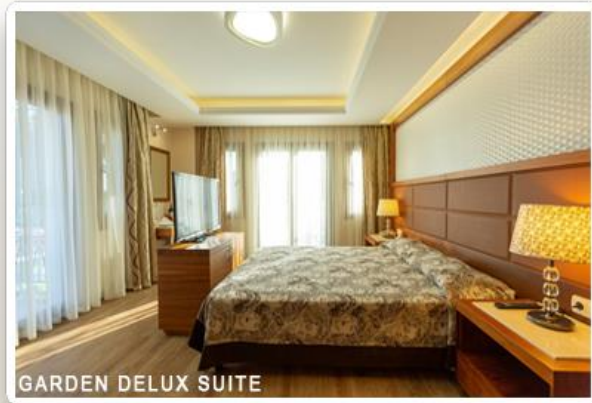

GARDEN DELUX SUITE