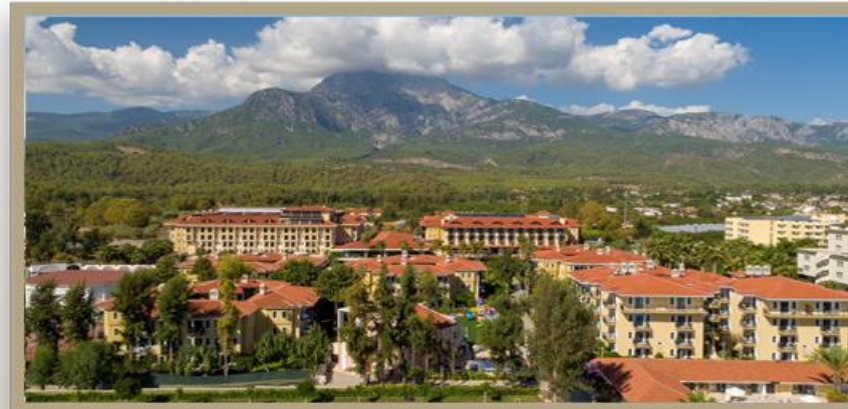

LOCATION

Opening date	1996	Last renovation	2019
Category	5*	Total area	48.000 m²
Concept	Ultra All Inclusive / UAI (26.04.2020 – 10.11.2020)	Airport distance	70 km
Address	Tekirova Mh. Tekirova Cd. No:17 07995 Tekirova-Kemer-Antalya	Kemer Centre distance	15 km
Phone	+90 242 813 66 00	Transport	Bus / Taxi / Hotel Transfer Service
Fax	+90 242 821 47 92	Beach / Location	right on the coast, beach usage area: 300 m
E-Mail	info@phaselisrose.com	Internet	Wi-Fi Standard – free of charge

The hotel resort is located on a wide area on the seafront and offers mountain and sea views. It consists of two main buildings, 7 blocks in the garden and 559 rooms in total. The hotel facilities include lobby, reception, indoor and outdoor terrace restaurant, 4 A'La Carte Restaurants (Turkish, Fish, Italian), Tokoyaki Sushi A La Carte (Extra Charged) Bars (Lobby Bar, Pool Bar, Night Bar, Mi Casa Bar, Rose Bar, Beach Bar Disco Bar, patisserie, Cafe Melange, Rosy Kids Club, one tennis court, one basketball and mini football field, two outdoor and one indoor swimming pools, one indoor and two outdoor pools for kids, Aqua Park, sun loungers, umbrellas, mattresses and beach towels, Wireless Internet, safe boxes and minibars in the rooms, fitness centre, Turkish bath , sauna (free of charge). There is also open-air Jacuzzi, massage, water sports, bowling and billiard room, shopping centre, photographer, rent-a-car service, hairdressing salon (extra charged) and 7 convention halls. Our hotel also offers laundry, ironing and dry cleaning services (extra charged), currency exchange, free safe boxes in the rooms, baby stroller rental, baby-sitting and health services.