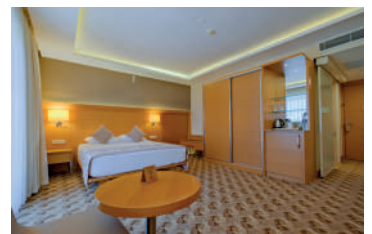

ROOM FITTINGS AND EQUIPMENT

•Central Air Conditioning / VRV System	•Wi-fi Connection
•Safe box	•Landline Phone In Bathroom
•Satellite TV	•Bathtub (In some Club Rooms, Family Rooms and Standard Rooms)
•Mini bar	•Hair Dryer
•Carpet Floor / PVC Coated Floor	•Electricity is 220 Volts
•Direct Phone	•Jacuzzi Bath In Deluxe Rooms and Honeymoon Rooms
•Card Lock System	•Tea-Coffee Set-up In Rooms
•Fire Alarm and Extinguishing System