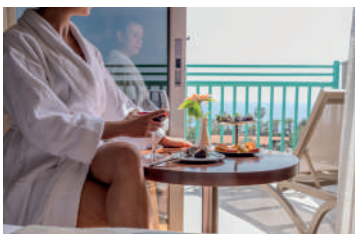

ROOM FITTINGS AND EQUIPMENT

•Central Air Conditioning / VRV System	•Wi-fi Connection
•Safe box	•Landline Phone In Bathroom
•Satellite TV	•Bathtub (In some Club Rooms, Family Rooms and Standard Rooms)
•Mini bar	•Hair Dryer
•Carpet Floor / PVC Coated Floor	•Electricity is 220 Volts
•Direct Phone	•Jacuzzi Bath In Deluxe Rooms and Honeymoon Rooms
•Card Lock System	•Tea-Coffee Set-up In Rooms
•Fire Alarm and Extinguishing System