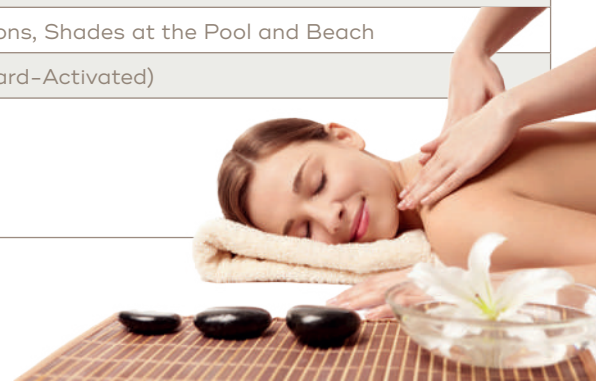

OTHER SERVICES

PAID SERVICES	FREE SERVICES
•Baby Stroller	•Turkish Bath
•Table Reservation and Table Decoration	•Sauna
•Hairdresser	•Steam room
•Market, Leather Store, Textile Store	•Indoor pool
•Doctor Service	•Parking
•Massage / Scrub	•Safety
•Dry Cleaning	•Ironing Room
•Laundry	•Sunbeds, Cushions, Shades at the Pool and Beach
•Pavilion Reservation	•Beach Towel (Card-Activated)
•SPA HEALTH AND BEAUTY CENTER, STEAM BATH, TURKISH BATH, SAUNA, FITNESS HALL (WITH SPORTS CLOTHING) - 08:00 - 20:00 • INDOOR POOL - 08:00 - 20:00 It is open between hours.	