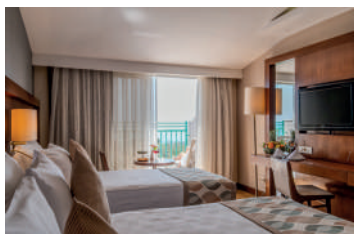

ROOM FITTINGS AND EQUIPMENT

•Central Air Conditioning / VRV System	•Wi-fi Connection
•Safe box	•Landline Phone In Bathroom
•Satellite TV	•Bathtub (In some Club Rooms, Family Rooms and Standard Rooms)
•Mini bar	•Hair Dryer
•Carpet Floor / PVC Coated Floor	•Electricity is 220 Volts
•Direct Phone	•Jacuzzi Bath In Deluxe Rooms and Honeymoon Rooms
•Card Lock System	•Tea-Coffee Set-up In Rooms
•Fire Alarm and Extinguishing System