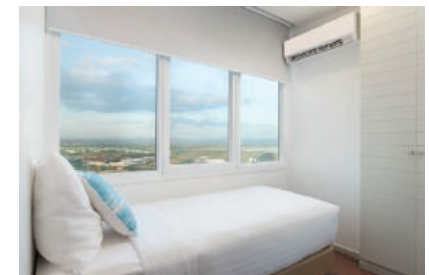

PROPERTY INTRODUCTION

Our property is ideally located on Sukhumvit Road Km 156 with our own private beachfront, only one hour drive from Bangkok International Airport and within 15 minutes drive to all major attractions of Pattaya whilst a private and exclusive lifestyle. The pleasant, elegant and relaxing atmosphere is waiting for you here. Whitesand Beach Residences and pool villas is a unique beachfront development encompassing 29.5 rai (11.8 acres or 47,480sqm.) and featuring;

ACCOMMODATION TYPES

Whitesand Beach Residences and Pool Villas is elegantly designed and well-finished. We do have Studio Unit, One Bedroom Unit and Two Bedroom Unit at our residences zone, also Duplex and One Storey type of Pool villas with Three Bedroom and Three Bathroom.

STUDIO : 50 Sqm. with King or Twin Beds

ONE BEDROOM : 59 - 80 Sqm., King Bed with seperated Living Area and Full Kitchenette

TWO BEDROOMS : 83 Sqm., King Bed with seperated Living Area and Full Kitchenette