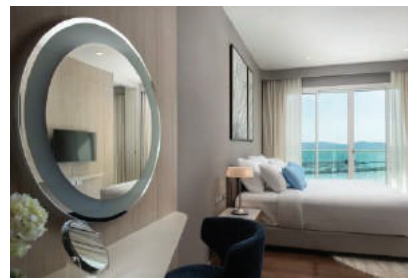

FAMILY TWO BEDROOMS : 90 Sqm., 2 Bedrooms and 2 Bathrooms with King Bed and 2 Single Beds with separated Living Area and Full Kitchenette