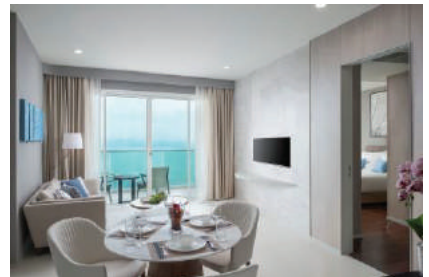

ONE BEDROOM : 59 - 80 Sqm., King Bed with seperated Living Area and Full Kitchenette