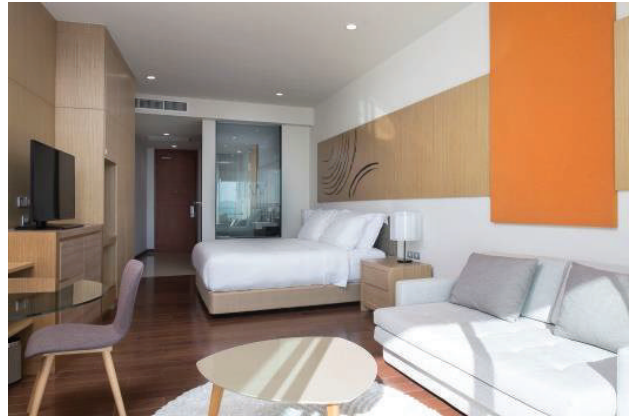

PROPERTY INTRODUCTION

Our property is ideally located on Sukhumvit Road Km 156 with our own private beachfront, only one hour drive from Bangkok International Airport and within 15 minutes drive to all major attractions of Pattaya whilst a private and exclusive lifestyle. The pleasant, elegant and relaxing atmosphere is waiting for you here. Whitesand Beach Residences and pool villas is a unique beachfront development encompassing 29.5 rai (11.8 acres or 47,480sqm.) and featuring;

- Residences - 37 storey with 60 units

FACILITIES

- Warm spacious lobby
- Swimming Pool
- Sea view fitness center
- Steam room
- Snooker & Pool room
- Table tennis room
- Kid's play room
- Tennis court
- Car park
- 24-Hour security guard service

IN-ROOM FEATURES, FACILITIES AND AMENITIES

IN-ROOM FACILITIES AND AMENITIES

- In-room safe deposit box
- LCD television
- Air conditioning
- Hair dryer
- Wi-Fi internet
- Kitchenware
- Tea / Coffee making facilities
- Complimentary bottled water
- Bathroom amenities

ACCOMMODATION TYPES

Whitesand Beach Residences and Pool Villas is elegantly designed and well-finished. We do have Studio Unit, One Bedroom Unit and Two Bedroom Unit at our residences zone, also Duplex and One Storey type of Pool villas with Three Bedroom and Three Bathroom.