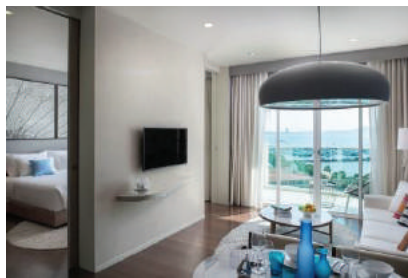

FAMILY TWO BEDROOMS : 90 Sqm., 2 Bedrooms and 2 Bathrooms with King Bed and 2 Single Beds with separated Living Area and Full Kitchenette