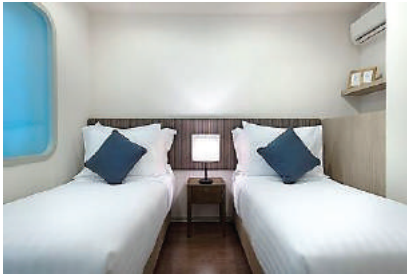

PROPERTY INTRODUCTION

Our property is ideally located on Sukhumvit Road Km 156 with our own private beachfront, only one hour drive from Bangkok International Airport and within 15 minutes drive to all major attractions of Pattaya whilst a private and exclusive lifestyle. The pleasant, elegant and relaxing atmosphere is waiting for you here. Whitesand Beach Residences and pool villas is a unique beachfront development encompassing 29.5 rai (11.8 acres or 47,480sqm.) and featuring;

IN-ROOM FEATURES, FACILITIES AND AMENITIES

IN-ROOM FACILITIES AND AMENITIES

- In-room safe deposit box
- LCD television
- Air conditioning
- Hair dryer
- Wi-Fi internet
- Kitchenware
- Tea / Coffee making facilities
- Complimentary bottled water
- Bathroom amenities

ACCOMMODATION TYPES

Whitesand Beach Residences and Pool Villas is elegantly designed and well-finished. We do have Studio Unit, One Bedroom Unit and Two Bedroom Unit at our residences zone, also Duplex and One Storey type of Pool villas with Three Bedroom and Three Bathroom.

STUDIO : 50 Sqm. with King or Twin Beds

ONE BEDROOM : 59 - 80 Sqm., King Bed with seperated Living Area and Full Kitchenette

TWO BEDROOMS : 83 Sqm., King Bed with seperated Living Area and Full Kitchenette