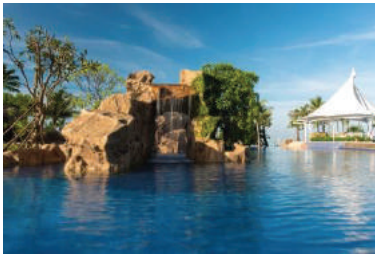

FACILITIES

- Warm spacious lobby
- Swimming Pool
- Sea view fitness center
- Steam room
- Snooker & Pool room
- Table tennis room
- Kid's play room
- Tennis court
- Car park
- 24-Hour security guard service

IN-ROOM FEATURES, FACILITIES AND AMENITIES

IN-ROOM FACILITIES AND AMENITIES

- In-room safe deposit box
- LCD television
- Air conditioning
- Hair dryer
- Wi-Fi internet
- Kitchenware
- Tea / Coffee making facilities
- Complimentary bottled water
- Bathroom amenities

IN-ROOM FEATURES

- Inserted key card
- Double-locked
- Safety latch and eye viewer door
- Private balcony
- Individual Living room & Bedroom (except Studio type)
- Full Kitchenette and Equipment (except Studio type)
- Separate Bathtub and Shower area