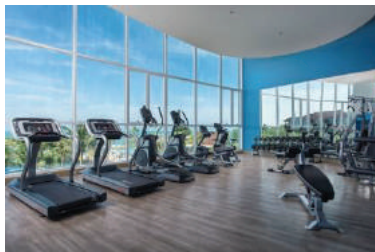

- Residences - 37 storey with 60 units

FACILITIES

- Warm spacious lobby
- Swimming Pool
- Sea view fitness center
- Steam room
- Snooker & Pool room
- Table tennis room
- Kid's play room
- Tennis court
- Car park
- 24-Hour security guard service

1 Swimming Pool @1st Floor
Service Time 8:00 - 22:00

2 Snooker & Pool Room @Lobby Floor
Service Time 8:00 - 22:00

3 Fitness Center @Lobby Floor
Service Time 8:00 - 22:00

4 Steam Room @Lobby Floor
Service Time 8:00 - 22:00