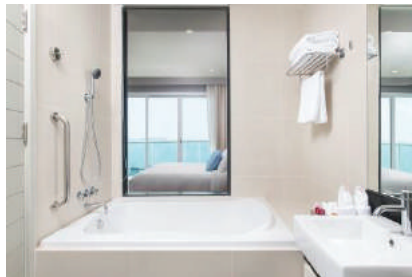

ONE BEDROOM : 59 - 80 Sqm., King Bed with seperated Living Area and Full Kitchenette