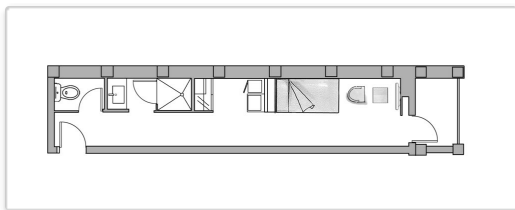

IDSB - Single room