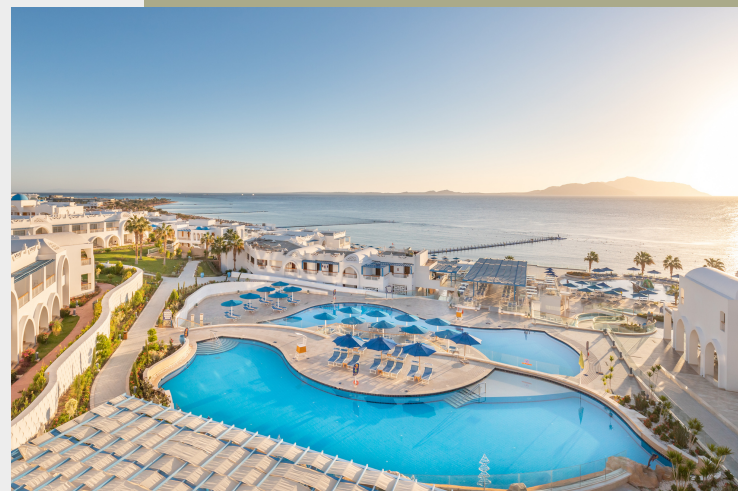

ADDRESS:
MONTAZAH RAS NASRANY,
SHARM EL SHEIKH, SOUTH SINAI,
EGYPT.

WWW.PICKALBATROS.COM
T: +20 69 3670888
F: +20 69 3670880
E: ALBATROSPALACE_RES@PICKALBATROS.COM