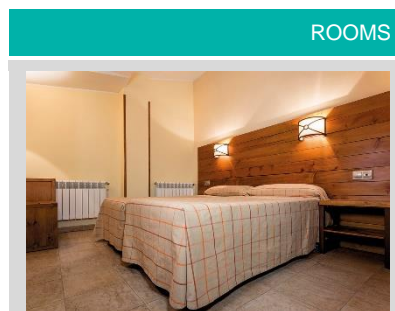

### CHARACTERISTICS

SEASON	Winter/Summer
BUILDINGS	1
SERVICES	Building 1
ROOMS TOTAL	97

Rooms	N°	Handicapped adapted	Bath	Shower	Terrace	TV	Telephone	A/A	Heating	Deposit box	Hairdryer
DOBLE	52	YES	-	-	-	YES	YES	-	YES	With charge	YES
TRIPLE	17	-	-	-	-	YES	YES	-	YES	With charge	YES
QUADRUPLE	19	-	-	-	-	YES	YES	-	YES	With charge	YES
QUINTUPLE	1	-	-	-	-	YES	YES	-	YES	With charge	YES
SEXTUPLE	5	-	-	-	-	YES	YES	-	YES	With charge	YES
DISABELD	3	-	-	-	-	YES	YES	-	YES	With charge	YES
Total	97										