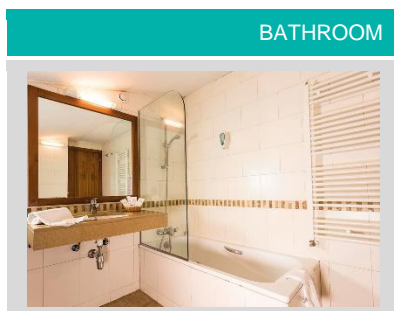

### CHARACTERISTICS

SEASON	Winter/Summer
BUILDINGS	1
SERVICES	Building 1
ROOMS TOTAL	97

Rooms	N°	Handicapped adapted	Bath	Shower	Terrace	TV	Telephone	A/A	Heating	Deposit box	Hairdryer
DOBLE	52	YES	-	-	-	YES	YES	-	YES	With charge	YES
TRIPLE	17	-	-	-	-	YES	YES	-	YES	With charge	YES
QUADRUPLE	19	-	-	-	-	YES	YES	-	YES	With charge	YES
QUINTUPLE	1	-	-	-	-	YES	YES	-	YES	With charge	YES
SEXTUPLE	5	-	-	-	-	YES	YES	-	YES	With charge	YES
DISABELD	3	-	-	-	-	YES	YES	-	YES	With charge	YES
Total	97										