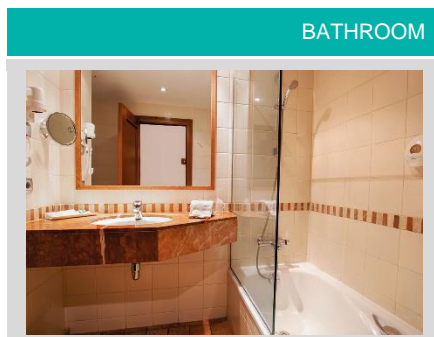

CHARACTERISTICS

SEASON	Winter/Summer
BUILDINGS	1
SERVICES	Building 1
ROOMS TOTAL	101

Rooms	Nº	Handicapped adapted	Bath	shower	Terrace	TV	Telephone	A/A	Heating	Deposit box	Hairdryer
DOBLE	34	-	-	-	-	YES	YES	-	YES	With charge	YES
DOBLE SUPERIOR	3	-	-	-	-	YES	YES	-	YES	With charge	YES
TRIPLE	7	-	-	-	-	YES	YES	-	YES	With charge	YES
QUADRUPLE	53	-	-	-	-	YES	YES	-	YES	With charge	YES
JUNIOR SUITE	1	-	-	-	-	YES	YES	-	YES	With charge	YES
DISABELD	3	YES	-	-	-	YES	YES	-	YES	With charge	YES
Total	101										