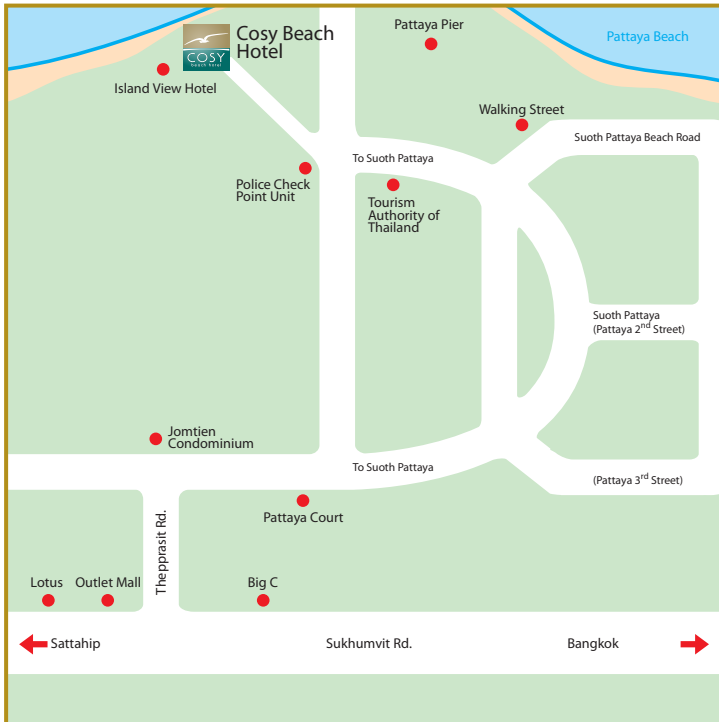

FACT SHEET

Directions

From Bangkok

Phuket - HKT

- Driving directions: Approximately 147 kilometres south east of Bangkok by the Bangkok-Chonburi-Pattaya motorway

Arrival Information

Check-In and Checkout :

- 2:00 PM; 12:00 PM

Thai Massage

- Sala Thai Massage
- Appointment required

Attractions & Landmarks

- Cabaret Shows
- Chaloeprakiat Park
- Khao Pattaya (Pattaya Hill)
- Lan Island
- Mini Siam
- Nong Nooch Garden
- Pattaya Beach
- Pattaya Elephant Village
- Phai Island
- Ripley's Believe It or Not Odditorium
- Sanctuary of Truth
- The Million - Year Stone Park and Crocodile farm