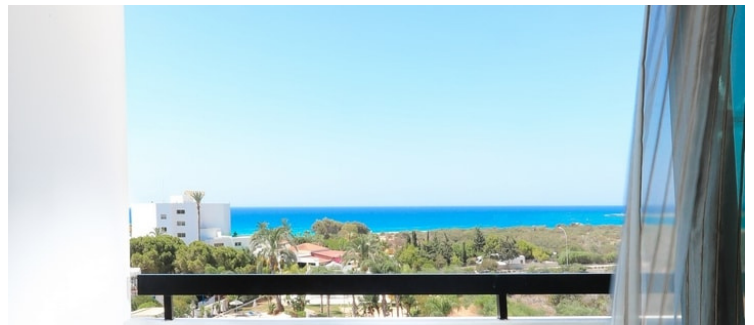

ENJOY OUR ROOMS

Make yourself at home in one of our 189 spacious, comfortable, bright and fresh design rooms with views of the famous Nissi Beach and surrounding area and gardens.

6 Disable rooms and 12 Interconnecting family rooms are also included.

ROOM TYPE	AVAILABLE	SQM	MAX OCCUPANCY
Twin/Double Inland view	67	22	2-3
Twin/Double Pool view	6	22	2-3
Twin/Double Side Sea view	46	22	2-3
Twin/Double Sea view	22	22	2-3
Superior room Inland view	11	24	2-3
Superior room Side Sea view	17	24	2-3
Superior room Sea view	8	24	2-3
Family room Inland view	3	31	2-4
Family room Side Sea view	6	31	2-4
Family room Sea view	3	31	2-4

ROOM AMENITIES

- 32' LCD TV with international channels
- Free Wifi is available throughout the hotel
- Spacious luxury bathrooms with shower or bath
- Hairdryer
- Digital Safe box
- Mini Fridge

- Furnished balcony
- Air conditioning with individual control
- Current 240V and electronic lock
- Direct Dial phone*
- Room service available*
- Kettle

*extra charge