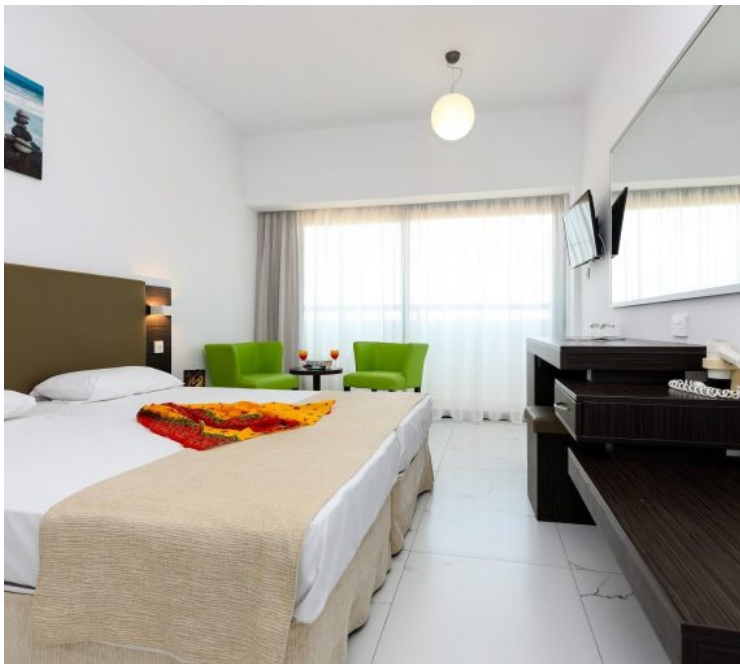

ENJOY OUR ROOMS

Make yourself at home in one of our 189 spacious, comfortable, bright and fresh design rooms with views of the famous Nissi Beach and surrounding area and gardens.

6 Disable rooms and 12 Interconnecting family rooms are also included.

ROOM TYPE	AVAILABLE	SQM	MAX OCCUPANCY
Twin/Double Inland view	67	22	2-3
Twin/Double Pool view	6	22	2-3
Twin/Double Side Sea view	46	22	2-3
Twin/Double Sea view	22	22	2-3
Superior room Inland view	11	24	2-3
Superior room Side Sea view	17	24	2-3
Superior room Sea view	8	24	2-3
Family room Inland view	3	31	2-4
Family room Side Sea view	6	31	2-4
Family room Sea view	3	31	2-4

ROOM AMENITIES

- 32' LCD TV with international channels
- Free Wifi is available throughout the hotel
- Spacious luxury bathrooms with shower or bath
- Hairdryer
- Digital Safe box
- Mini Fridge

- Furnished balcony
- Air conditioning with individual control
- Current 240V and electronic lock
- Direct Dial phone*
- Room service available*
- Kettle

*extra charge