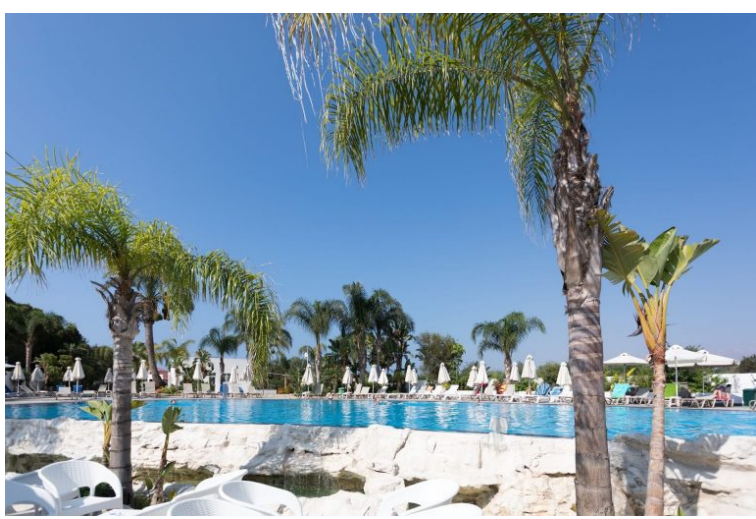

HOTEL FACILITIES

- 24hrs Reception Service
- Free Wifi is available throughout the hotel
- Pool Towels (Refundable deposit is required)
- Car Rental* & Taxi Service*
- Doctor on Request*
- Soft entertainment program
- Baby Sitting on Request*
- Airline Bookings / Reconfirmations
- Next day laundry service*
- Disable Friendly Hotel (6 disable rooms available)
- Late Check-Out Service*
- Free Parking
- Conference Facilities*

MINI MARKET

Our mini market is located on the hotel premises providing all necessities, souvenirs, and local products to make your stay more enjoyable and worry-free.

ENTERTAINMENT & SPORTS

- Outdoor swimming pool with Jacuzzi (Depth: 1.45 m)
- Shallow kid's pool (Depth: 0.50 m)
- Supervised Playhouse for children open from 10:00-19:00
- Equipped gym
- Spa & Wellness*
- Hairdressing saloon*
- Tennis court (Flood-lit- extra charge)
- Soft entertainment program, dinners accompanied by live music (the hotel reserves the right to appoint days of entertainment)
- Games area*
- Billiard tables*
- Table tennis
- Courtesy shower room
- Gift Shop / Mini Market*

*extra charge