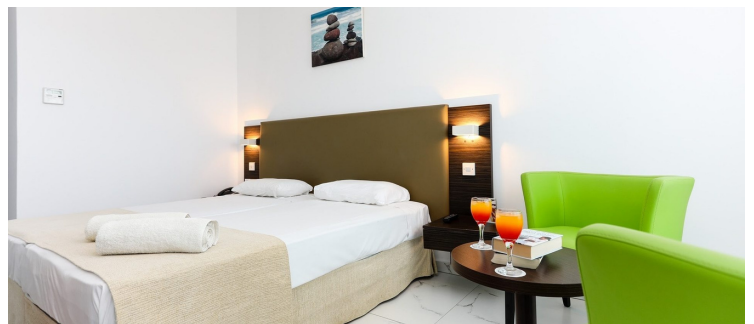

ENJOY OUR ROOMS

Make yourself at home in one of our 189 spacious, comfortable, bright and fresh design rooms with views of the famous Nissi Beach and surrounding area and gardens.

6 Disable rooms and 12 Interconnecting family rooms are also included.

ROOM TYPE	AVAILABLE	SQM	MAX OCCUPANCY
Twin/Double Inland view	67	22	2-3
Twin/Double Pool view	6	22	2-3
Twin/Double Side Sea view	46	22	2-3
Twin/Double Sea view	22	22	2-3
Superior room Inland view	11	24	2-3
Superior room Side Sea view	17	24	2-3
Superior room Sea view	8	24	2-3
Family room Inland view	3	31	2-4
Family room Side Sea view	6	31	2-4
Family room Sea view	3	31	2-4

ROOM AMENITIES

- 32' LCD TV with international channels
- Free Wifi is available throughout the hotel
- Spacious luxury bathrooms with shower or bath
- Hairdryer
- Digital Safe box
- Mini Fridge

- Furnished balcony
- Air conditioning with individual control
- Current 240V and electronic lock
- Direct Dial phone*
- Room service available*
- Kettle

*extra charge