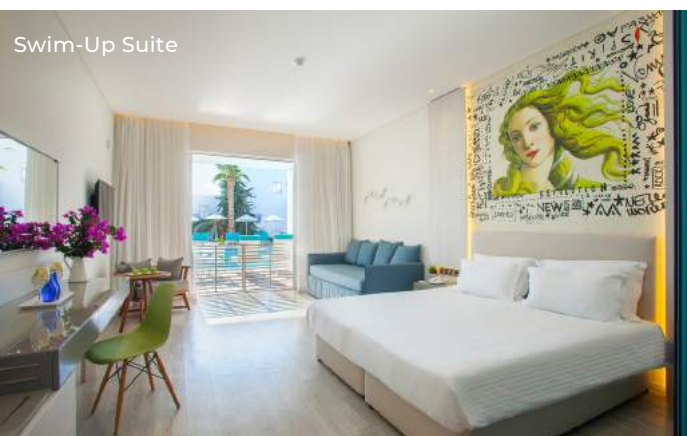

188 modern accommodation units consisting of studios, one bedroom and two bedroom independent apartments and suites, designed using stylish yet comfortable facilities and offering a variety of room types with a maximum capacity up to 6 guests.

	ROOM TYPES	SIZE M2*	CAPACITY	LAYOUT
AEGEAN VILLAGE & TIME TO SMILE	Studio	30	3+INF	One Room (open plan)
	Superior Studio	30	3+INF	One Room (open plan)
	One Bedroom	50	4+INF	Lounge & Bedroom
	Superior One Bedroom	55	4+INF	Lounge & Bedroom
	Two Bedroom	70	6+INF	Lounge & 2 Bedrooms
	Superior Two Bedroom	70-75	6+INF	Lounge & 2 Bedrooms
AEGEAN SWIM-UP BLOCK	Swim-Up Suite	40	4+INF	One Room (open plan)
	Swim-Up One Bedroom	55	4+INF	Lounge & Bedroom
	Family Suite	40	4+INF	One Room (open plan)
	One Bedroom Suite	55	4+INF	Lounge & Bedroom
	Two Bedroom Suite	100	6+INF	Lounge & 2 Bedrooms

Note: *All Room size M2 is approximate and excluding the veranda

- Double bed / Twin bed
- Balcony or Terrace with garden furniture
- Bathroom with walk in shower
- Full equipped open plan kitchenette area (Standard & Superior rooms only)
- Fridge, and Tea & Coffee Making Facilities
- Tiled floor (Laminate in Suites)
- Complimentary wifi internet access
- Satellite flat screen TV
- Individually controlled a/c and heating
- Direct dial telephone
- Safety deposit box (extra charge)
- Hairdryer
- Pool towels
- Inland, garden or pool view
- Bath Robes (Superior & Suites only)

Superior One Bedroom

Superior Studio

Swim-Up Suite

FACILITIES

RESTAURANTS

- Aegean Breakfast Area (Time to Smile)
- Pantheon Buffet Restaurant (open for dinner only)
- Bakers Kitchen Pizza & Casual Food
- Casa Del Sol Mexican Restaurant
- Mare e Monti Italian Restaurant
- Mezedogonia Cypriot Taverna
- Spicy Hut Indian & Chinese Restaurant