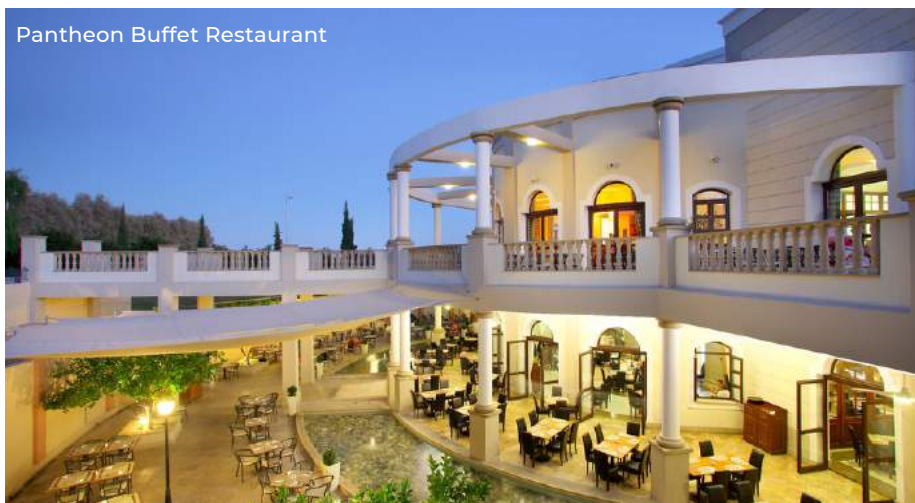

The Aliathon Resort comprises of two hotels, the Aliathon Aegean and the Aliathon Ionian , set in an estate of 14 hectares, as well as the Aliathon Plaza collection of restaurants and bars.

With its white washed buildings and unique character of a low-rise architectural concept, the **Aliathon Aegean** experience combines a warm and relaxed atmosphere, ideal for those seeking tranquility. The Aliathon Aegean is home to three holiday experiences; The **Aliathon Aegean Village**, the **Aliathon Time To Smile** and the **Aliathon Aegean Suites (Swim-Up Block)**. Each area has its own swimming pool and pool bar as well as mutual dining.

Superior One Bedroom

Superior Studio

Swim-Up Suite

FACILITIES

RESTAURANTS

- Aegean Breakfast Area (Time to Smile)
- Pantheon Buffet Restaurant (open for dinner only)
- Bakers Kitchen Pizza & Casual Food
- Casa Del Sol Mexican Restaurant
- Mare e Monti Italian Restaurant
- Mezedogonia Cypriot Taverna
- Spicy Hut Indian & Chinese Restaurant

BARS & CAFES

- Aegean Pool Bar
- Lagoon Pool Bar
- Aegean Swim-Up Pool Bar (exclusive to residents of the Aegean Swim-Up Suites)
- Garden Bar & Café
- Wild Horse Pub
- Dome Lounge & Sushi Bar
- Express Café
- Haagen-Dazs Ice Cream Shop