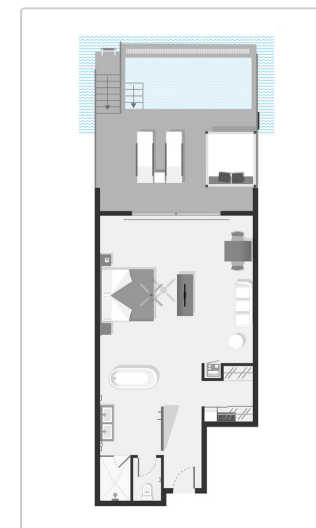

Please contact hotel if more detailed information is needed.

HOTEL RIU PALACE MALDIVAS *****
DHAALU ATOLL

All Inclusive 24
by RIU

RIU INTERNAL CODES	RIU STANDARD DESCRIPTION	SURFACE EXCLUDING BALCONY (sq m.)	SEA VIEW	BATHROOM WITH SHOWER	OPEN BATH WITH BATHTUB	DOUBLE BATH AREA/SEP. W.C.	BATHROOM WASHBASIN	SPECIAL AMENITIES	HAIR DRYER	BATHROBE	TELEPHONE	WIFI	TV (Sat/cable)	CENTRAL AIR CONDITIONING	CEILING FAN	IN-ROOM SAFE	MINIBAR	LIQUOR DISPENSER	ELECTRIC KETTLE	1 BEDROOM	SITTING AREA	INTEGRATED LOUNGE	DRESSING ROOM	1 BED - SIZE: 200 x 200 cm	SOFA	BALCONY/TERRACE	COMMENTS
SJMB	Junior Suite	40	✓	✓		✓	✓	✓	●	✓	✓	✓	✓	✓	✓	✓	✓	✓	✓	✓	✓	✓	✓	✓	✓	On the 1st floor, with balcony. There are also rooms with 2 beds 125x200 cm available.	
SJME	Beach Junior Suite	40	✓	✓		✓	✓	✓	●	✓	✓	✓	✓	✓	✓	✓	✓	✓	✓	✓	✓	✓	✓	✓	✓	Terrace with direct beach access. Some of them with sofa-bed. There are also rooms with 2 beds 125x200 cm available.	
SJMZ	Overwater Suite	47	✓	✓		✓	✓	✓	●	✓	✓	✓	✓	✓	✓	✓	✓	✓	✓	✓	✓	✓	✓	✓	✓	Terrace with bathtub and direct access to the sea. 2 of them with sofa-bed. There are also rooms with 2 beds 125x200 cm available. Parents travelling with children under 18 have to sign a responsibility disclaimer at arrival.	
SJMP	Overwater suite with private pool	60	✓	✓	✓	✓	✓	✓	●	✓	✓	✓	✓	✓	✓	✓	✓	✓	✓	✓	✓	✓	✓	✓	✓	Terrace with small private pool and direct access to the sea. There are also rooms with 2 beds 125x200 cm available.	

TOTAL: 176 ROOMS

✓ Available, free of charge. ● Available, additional charge.

Plans

Images for guidance purposes

SJMB_SJME - Junior Suite_Beach Junior Suite

SJMZ - Overwater Junior Suite

SJMP - Overwater Junior Suite Private Pool