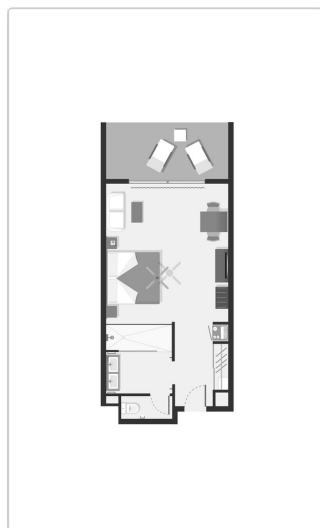

Please contact hotel if more detailed information is needed.

HOTEL RIU PALACE MALDIVAS *****
DHAALU ATOLL

All Inclusive 24
by RIU

RIU INTERNAL CODES	RIU STANDARD DESCRIPTION	SURFACE EXCLUDING BALCONY (sq m.)	SEA VIEW	BATHROOM WITH SHOWER	OPEN BATH WITH BATHTUB	DOUBLE BATH AREA/SEP. W.C.	BATHROOM WASHBASIN	SPECIAL AMENITIES	HAIR DRYER	BATHROBE	TELEPHONE	WIFI	TV (Sat/cable)	CENTRAL AIR CONDITIONING	CEILING FAN	IN-ROOM SAFE	MINIBAR	LIQUOR DISPENSER	ELECTRIC KETTLE	1 BEDROOM	SITTING AREA	INTEGRATED LOUNGE	DRESSING ROOM	1 BED - SIZE: 200 x 200 cm	SOFA	BALCONY/TERRACE	COMMENTS
SJMB	Junior Suite	40	✓	✓		✓	✓	✓	●	✓	✓	✓	✓	✓	✓	✓	✓	✓	✓	✓	✓	✓	✓	✓	✓	On the 1st floor, with balcony. There are also rooms with 2 beds 125x200 cm available.	
SJME	Beach Junior Suite	40	✓	✓		✓	✓	✓	●	✓	✓	✓	✓	✓	✓	✓	✓	✓	✓	✓	✓	✓	✓	✓	✓	Terrace with direct beach access. Some of them with sofa-bed. There are also rooms with 2 beds 125x200 cm available.	
SJMZ	Overwater Suite	47	✓	✓		✓	✓	✓	●	✓	✓	✓	✓	✓	✓	✓	✓	✓	✓	✓	✓	✓	✓	✓	✓	Terrace with bathtub and direct access to the sea. 2 of them with sofa-bed. There are also rooms with 2 beds 125x200 cm available. Parents travelling with children under 18 have to sign a responsibility disclaimer at arrival.	
SJMP	Overwater suite with private pool	60	✓	✓	✓	✓	✓	✓	●	✓	✓	✓	✓	✓	✓	✓	✓	✓	✓	✓	✓	✓	✓	✓	✓	Terrace with small private pool and direct access to the sea. There are also rooms with 2 beds 125x200 cm available.	

TOTAL: 176 ROOMS

✓ Available, free of charge. ● Available, additional charge.

Plans

Images for guidance purposes

SJMB_SJME - Junior Suite_Beach Junior Suite

SJMZ - Overwater Junior Suite

SJMP - Overwater Junior Suite Private Pool