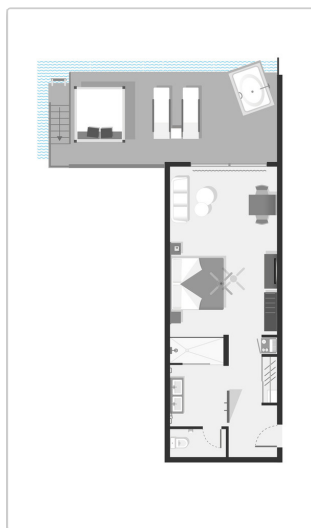

Please contact hotel if more detailed information is needed.

HOTEL RIU PALACE MALDIVAS *****
DHAALU ATOLL

All Inclusive 24
by RIU

RIU INTERNAL CODES	RIU STANDARD DESCRIPTION	SURFACE EXCLUDING BALCONY (sq m.)	SEA VIEW	BATHROOM WITH SHOWER	OPEN BATH WITH BATHTUB	DOUBLE BATH AREA/SEP. W.C.	BATHROOM WASHBASIN	SPECIAL AMENITIES	HAIR DRYER	BATHROBE	TELEPHONE	WIFI	TV (Sat/cable)	CENTRAL AIR CONDITIONING	CEILING FAN	IN-ROOM SAFE	MINIBAR	LIQUOR DISPENSER	ELECTRIC KETTLE	1 BEDROOM	SITTING AREA	INTEGRATED LOUNGE	DRESSING ROOM	1 BED - SIZE: 200 x 200 cm	SOFA	BALCONY/TERRACE	COMMENTS
SJMB	Junior Suite	40	✓	✓		✓	✓	✓	●	✓	✓	✓	✓	✓	✓	✓	✓	✓	✓	✓	✓	✓	✓	✓	✓	On the 1st floor, with balcony. There are also rooms with 2 beds 125x200 cm available.	
SJME	Beach Junior Suite	40	✓	✓		✓	✓	✓	●	✓	✓	✓	✓	✓	✓	✓	✓	✓	✓	✓	✓	✓	✓	✓	✓	Terrace with direct beach access. Some of them with sofa-bed. There are also rooms with 2 beds 125x200 cm available.	
SJMZ	Overwater Suite	47	✓	✓		✓	✓	✓	●	✓	✓	✓	✓	✓	✓	✓	✓	✓	✓	✓	✓	✓	✓	✓	✓	Terrace with bathtub and direct access to the sea. 2 of them with sofa-bed. There are also rooms with 2 beds 125x200 cm available. Parents travelling with children under 18 have to sign a responsibility disclaimer at arrival.	
SJMP	Overwater suite with private pool	60	✓	✓	✓	✓	✓	✓	●	✓	✓	✓	✓	✓	✓	✓	✓	✓	✓	✓	✓	✓	✓	✓	✓	Terrace with small private pool and direct access to the sea. There are also rooms with 2 beds 125x200 cm available.	

TOTAL: 176 ROOMS

✓ Available, free of charge. ● Available, additional charge.

Plans

Images for guidance purposes

SJMB_SJME - Junior Suite_Beach Junior Suite

SJMZ - Overwater Junior Suite

SJMP - Overwater Junior Suite Private Pool