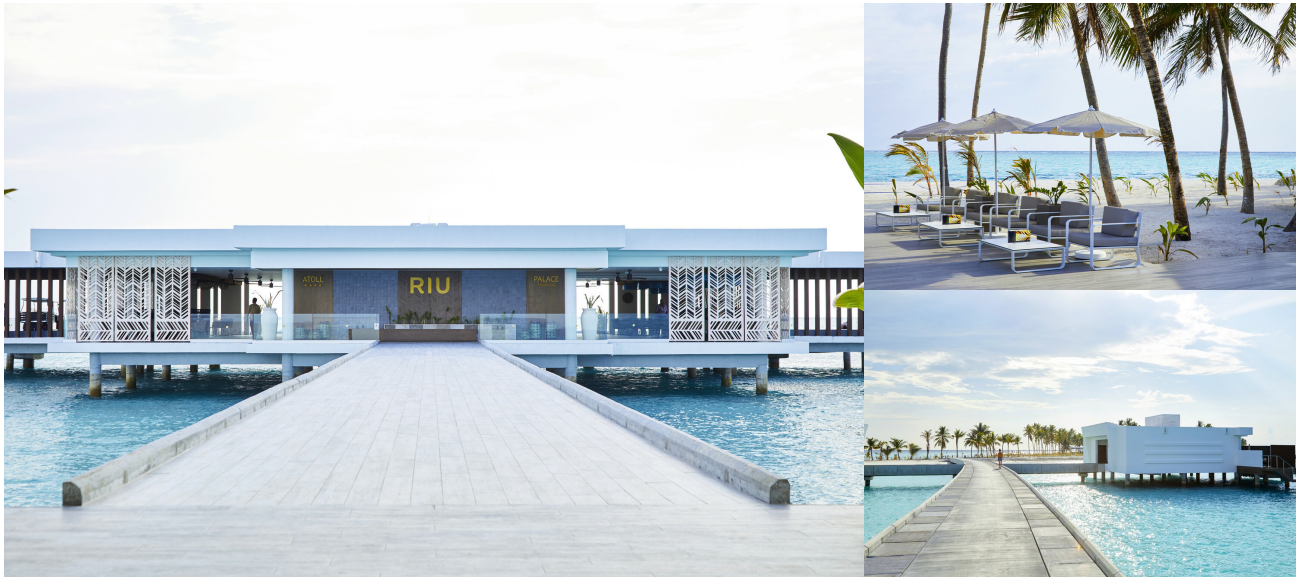

HOTEL RIU PALACE MALDIVAS *****
DHAALU ATOLL

All Inclusive 24
by RIU

Facilities

Hotel Facilities

TYPE	COMMENTS
Main restaurant	With terrace.
Speciality restaurants	Fusion restaurant and Japanese restaurant and 2 speciality restaurants at Riu Atoll.
Bars	Poolside bar with swim-up bar.
Pools	Infinity swimming pool.
Chill out zone	
Medical service	Doctor on request. Extra charge.
Boutique/Kiosk	At Riu Atoll.
WiFi	Free WiFi throughout the hotel.

Reception

Reception staff speak: English · Dhivehi

Local languages: Dhivehi

Local currency: Maldive Rufiyaa

Reception services

TYPE	ON REQUEST	EXTRA CHARGE	COMMENTS
24 hour reception			
Laundry service	✓	✓	
No pets allowed