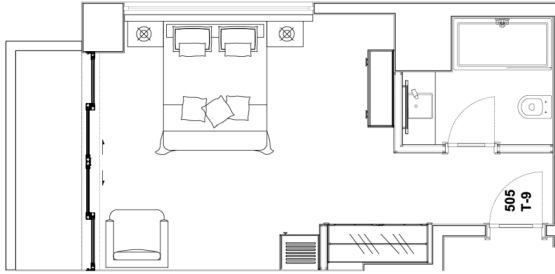

1 Suite Room: This room type can accommodate max 4 pax. Room has 1 King size french bed for 2 person, 1 sofa bed for 2 person. Room has french balcony and land view. This room type is 30m²

1 Handicapped Room: This room type can accommodate max 2 person. Room has 1 King size french bed, french balcony, land view. Shower, toilet and room facilities are made for handicapped guest. This room type is 26m²

6 Xperian Deluxe 90: This type can accommodate max 3 person. Room has 1 King size french bed for 2 person and 1 sofa bed for 1 person. Rooms have balcony and directly sea view. This room type is 25m² + 5m² balcony.

2 Xperian Deluxe 90 XL: This room type can accommodate max 4 person. Room has 2 separate twin bed for 2 person, 1 sofa bed for 1 person and 1 additional bed for 1 person. Rooms have sun terrace with 3 sunchairs, 3 armchairs, 1 umbrella and 1 swing, directly seaweview. This room type is 30m²+ 51m² terrace .

1 Xperian Deluxe Loft180 : Max 4 pax, 1 Imperial Size Bed (180x200)for 2 adults and 1 sofa bed for 2 adults.