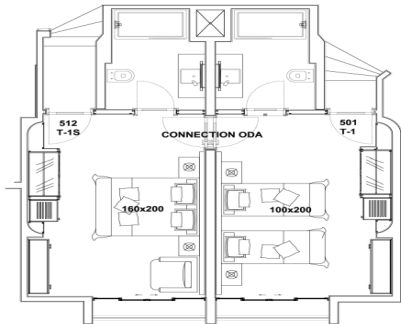

ROOMS: All rooms have 82 screen Flat TV, satellite, Wi-Fi, Mini-bar, Kettle (Coffee and Tea), Safe Box, Direct-dial telephone, Air-Condition, Guest Amenities, Balcony, Bathrooms with shower, WC and hairdryer.

41 Standart Rooms: This room type can accomodate max 3 person. All rooms have balcony and land view+partial sea view. This room type is 18 m² + 2 m² balcony.

6 Standart Triple Rooms: This room type can accomodate max 3 person. Room has 1 king size french bed for 2 person and 1 twin bed for 1 person. This room type is 25m² has french balcony and land view.

2 Standart Triple Rooms: This room type can accomodate max 3 person. Room has 3 seperate twin bed, french

balcony, land view. This room type is 26m²

6 Connection Rooms: This room type can accommodate max 5 person, Room has 1 King size french bed for 2 person, 1 sofa bed for 1 person, connected room has 2 seperate twin beds for 2 person, french balcony, land view. This room type is 48m².

2 Clup Suite Room + Connection Rooms: This room type can accommodate 4 adults+3 children or 6 adults. Clup Suite room has 1 King size french bed for 2 person and 1 sofa bed for 1 person, living room has 1 sofa bed for 2 person, connection room has 2 seperate beds for 2 person. Room has french balcony and land view. This room type is 59m²