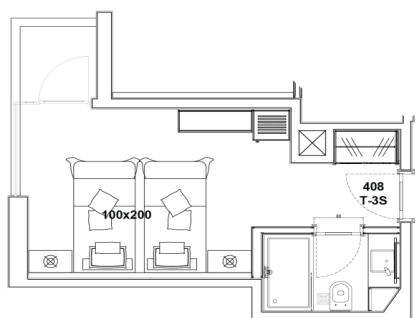

XPERIA SARAY BEACH HOTEL ****

Saray Beach Hotel is situated in Alanya, at the world famous Turkish Riviera. It is the pearl of the Mediterranean coast where sun, sea and sand come together with a fantastic historic impressions. Saray Beach Hotel is located directly on the famous Kleopatra Beach. Antalya Airport is 120km, Gazipasa Airport is 40km away.

Check-in time:	14:00
Check-out time:	12:00
Number of floors:	7
Number of rooms:	Total 70 rooms
Room categories:	41 Standard Rooms + 8 Standart Triple Room + 1 Handicapped Room + 6 Connection Room + 2 Clup Suite Connection Room + 1 Handicapped Room + 1 Suite Room + 8 Xperian Deluxe 90 + 1 Xperian Deluxe Loft 180
Year of Construction:	1999
Last Renovation:	2013

ROOMS: All rooms have 82 screen Flat TV, satellite, Wi-Fi, Mini-bar, Kettle (Coffee and Tea), Safe Box, Direct-dial telephone, Air-Condition, Guest Amenities, Balcony, Bathrooms with shower, WC and hairdryer.

41 Standart Rooms: This room type can accomodate max 3 person. All rooms have balcony and land view+partial sea view. This room type is 18 m² + 2 m² balcony.

6 Standart Triple Rooms: This room type can accomodate max 3 person. Room has 1 king size french bed for 2 person and 1 twin bed for 1 person. This room type is 25m² has french balcony and land view.