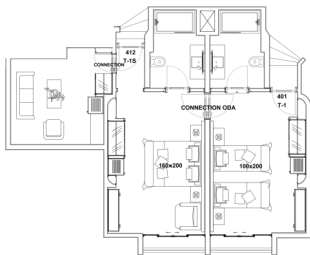

ROOMS: All rooms have 82 screen Flat TV, satellite, Wi-Fi, Mini-bar, Kettle (Coffee and Tea), Safe Box, Direct-dial telephone, Air-Condition, Guest Amenities, Balcony, Bathrooms with shower, WC and hairdryer.

41 Standart Rooms: This room type can accomodate max 3 person. All rooms have balcony and land view+partial sea view. This room type is 18 m² + 2 m² balcony.

6 Standart Triple Rooms: This room type can accomodate max 3 person. Room has 1 king size french bed for 2 person and 1 twin bed for 1 person. This room type is 25m² has french balcony and land view.

2 Standart Triple Rooms: This room type can accomodate max 3 person. Room has 3 seperate twin bed, french

balcony, land view. This room type is 26m²

6 Connection Rooms: This room type can accommodate max 5 person, Room has 1 King size french bed for 2 person, 1 sofa bed for 1 person, connected room has 2 seperate twin beds for 2 person, french balcony, land view. This room type is 48m².

2 Clup Suite Room + Connection Rooms: This room type can accommodate 4 adults+3 children or 6 adults. Clup Suite room has 1 King size french bed for 2 person and 1 sofa bed for 1 person, living room has 1 sofa bed for 2 person, connection room has 2 seperate beds for 2 person. Room has french balcony and land view. This room type is 59m²