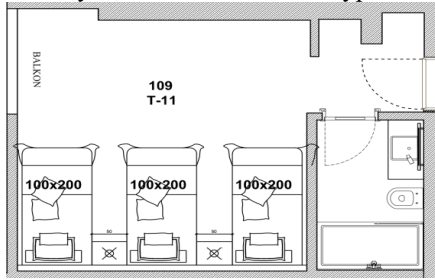

ROOMS: All rooms have 82 screen Flat TV, satellite, Wi-Fi, Mini-bar, Kettle (Coffee and Tea), Safe Box, Direct-dial telephone, Air-Condition, Guest Amenities, Balcony, Bathrooms with shower, WC and hairdryer.

41 Standart Rooms: This room type can accomodate max 3 person. All rooms have balcony and land view+partial sea view. This room type is 18 m² + 2 m² balcony.

6 Standart Triple Rooms: This room type can accomodate max 3 person. Room has 1 king size french bed for 2 person and 1 twin bed for 1 person. This room type is 25m² has french balcony and land view.

2 Standart Triple Rooms: This room type can accomodate max 3 person. Room has 3 seperate twin bed, french

balcony, land view. This room type is 26m²

6 Connection Rooms: This room type can accommodate max 5 person, Room has 1 King size french bed for 2 person, 1 sofa bed for 1 person, connected room has 2 seperate twin beds for 2 person, french balcony, land view. This room type is 48m².

2 Clup Suite Room + Connection Rooms: This room type can accommodate 4 adults+3 children or 6 adults. Clup Suite room has 1 King size french bed for 2 person and 1 sofa bed for 1 person, living room has 1 sofa bed for 2 person, connection room has 2 seperate beds for 2 person. Room has french balcony and land view. This room type is 59m²