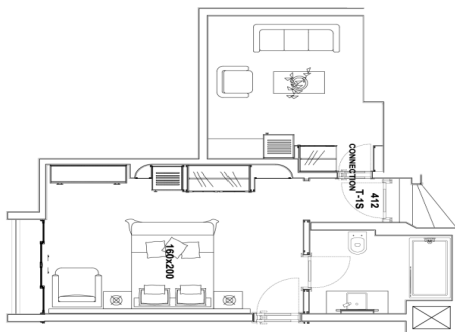

balcony, land view. This room type is 26m²

6 Connection Rooms: This room type can accommodate max 5 person, Room has 1 King size french bed for 2 person, 1 sofa bed for 1 person, connected room has 2 seperate twin beds for 2 person, french balcony, land view. This room type is 48m².

2 Clup Suite Room + Connection Rooms: This room type can accommodate 4 adults+3 children or 6 adults. Clup Suite room has 1 King size french bed for 2 person and 1 sofa bed for 1 person, living room has 1 sofa bed for 2 person, connection room has 2 seperate beds for 2 person. Room has french balcony and land view. This room type is 59m²

2 Clup Suite Room: This room type can accommodate 4 adults+1 child. Clup Suite room has 1 King size french bed for 2 person and 1 sofa bed for 1 person, living room has 1 sofa bed for 2 person. Room has french balcony and land view. This room type is 31m²