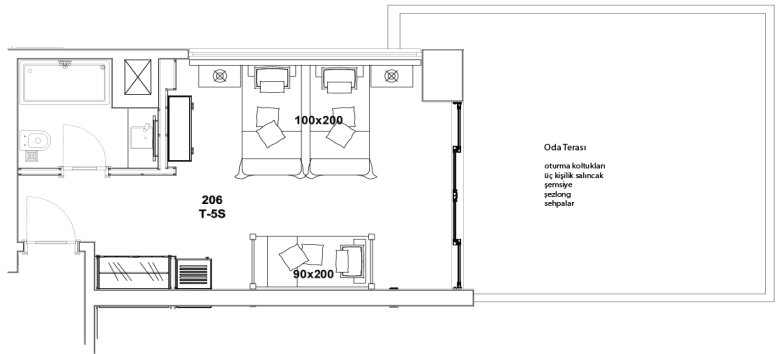

2 Xperian Deluxe 90 XL: This room type can accommodate max 4 person. Room has 2 separate twin bed for 2 person, 1 sofa bed for 1 person and 1 additional bed for 1 person. Rooms have sun terrace with 3 sunchairs, 3 armchairs, 1 umbrella and 1 swing, directly seaweview. This room type is 30m²+ 51m² terrace .