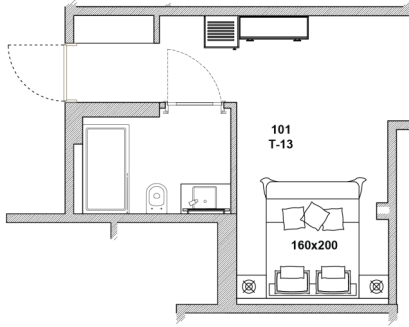

1 Handicapped Room: This room type can accommodate max 2 person. Room has 1 King size french bed, french balcony, land view. Shower, toilet and room facilities are made for handicapped guest. This room type is 26m²

6 Xperian Deluxe 90: This type can accommodate max 3 person. Room has 1 King size french bed for 2 person and 1 sofa bed for 1 person. Rooms have balcony and directly sea view. This room type is 25m² + 5m² balcony.