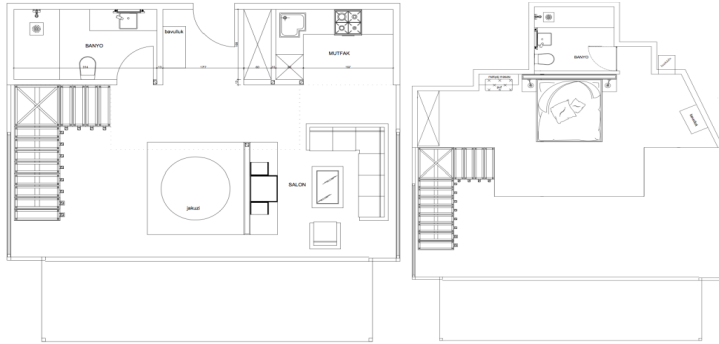

6 Xperian Deluxe 90: This type can accommodate max 3 person. Room has 1 King size french bed for 2 person and 1 sofa bed for 1 person. Rooms have balcony and directly sea view. This room type is 25m² + 5m² balcony.

2 Xperian Deluxe 90 XL: This room type can accommodate max 4 person. Room has 2 separate twin bed for 2 person, 1 sofa bed for 1 person and 1 additional bed for 1 person. Rooms have sun terrace with 3 sunchairs, 3 armchairs, 1 umbrella and 1 swing, directly seaweview. This room type is 30m²+ 51m² terrace .

1 Xperian Deluxe Loft180 :Max 4 pax, 1 Imperial Size Bed (180x200)for 2 adults and 1 sofa bed for 2 adults.

Mezzanine, Jacuzzi in room, kitchenette, 3 bathroom, seaview. This room type is 55m² entrance floor + 25m² mezzanine + 11m² balcony.