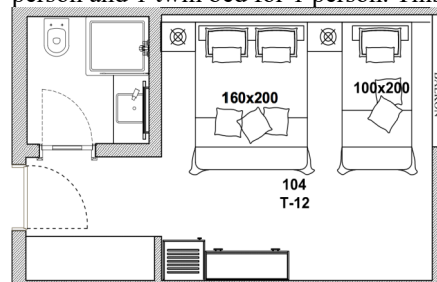

Check-in time:	14:00
Check-out time:	12:00
Number of floors:	7
Number of rooms:	Total 70 rooms
Room categories:	41 Standard Rooms + 8 Standart Triple Room + 1 Handicapped Room + 6 Connection Room + 2 Clup Suite Connection Room + 1 Handicapped Room + 1 Suite Room + 8 Xperian Deluxe 90 + 1 Xperian Deluxe Loft 180
Year of Construction:	1999
Last Renovation:	2013

2 Standart Triple Rooms: This room type can accomodate max 3 person. Room has 3 seperate twin bed, french

balcony, land view. This room type is 26m²

6 Connection Rooms: This room type can accommodate max 5 person, Room has 1 King size french bed for 2 person, 1 sofa bed for 1 person, connected room has 2 seperate twin beds for 2 person, french balcony, land view. This room type is 48m².