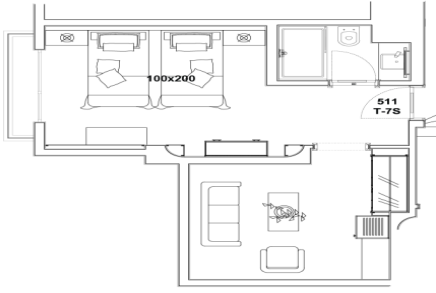

1 Suite Room: This room type can accommodate max 4 pax. Room has 1 King size french bed for 2 person, 1 sofa bed for 2 person. Room has french balcony and land view. This room type is 30m²