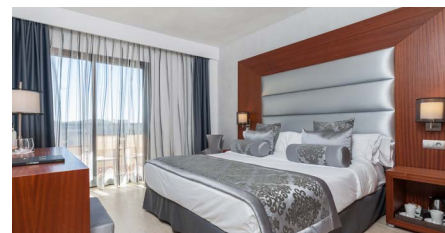

LEYENDA

1. ☐ No disponible
   ☒ Disponible
   ☐ De pago

100 m. to beach · 100 m. to the center of Santa Ponsa · 20 Km. to Palma de Mallorca · 30 Km. to Palma de Mallorca Airport · Bus service to: Palma de Mallorca 100 m.

SEASON

1. ☐ Open all year
   ☒ Open from **February** to **October**

CONSTRUCTION DETAILS

Built in: 1971

1 Main building with Restaurants & Bars on **6 floors** with **6 lifts**.

Renovated in: 2014.

Renovated areas: Complete renovation of the hotel.
Sky Pool 18+, new Restaurant Buffet concept +
Gourmet & Vital.

ACCOMMODATION

Accommodation **419** units

Number of beds **793**

Voltage **220 v.**

Type of accommodation

Type of accommodation	Units	Living room	Bedroom	Terrace	Bathtube	Shower	Hairdryer	Bathrobe	Vanity mirror	Telephone	Music	TV Sat	TV Sat LCD 32"	Safety box (w/charge)	Air conditioning (depending on climate)	Heating	Kitchenette	Fridge	Microwave	Toaster	Kettle	Electric coffee pot	WiFi
Double Room	199		●	●		●		●	●			●		●	●	●	●				●		●
Individual Room	5			●	●		●		●	●		●		●	●	●	●				●		●
Double Premium Room	157			●	●		●		●	●		●		●	●	●	●				●		●
Double Premium Room Side sea view	46			●	●		●		●	●		●		●	●	●	●				●		●
Family Room - 4 pax (2 adults + 2 children or 3 adults + 1 children)	12			●	●		●		●	●		●		●	●	●	●				●		●

CLEANING

1. ☒ Every day
   ☒ Change of towels **on request**.
   ☒ Change of sheets **2** times a week.

EXTRA SERVICES

1. ☐ Laundry service
   ☐ Dryer
   ☒ Free Cot