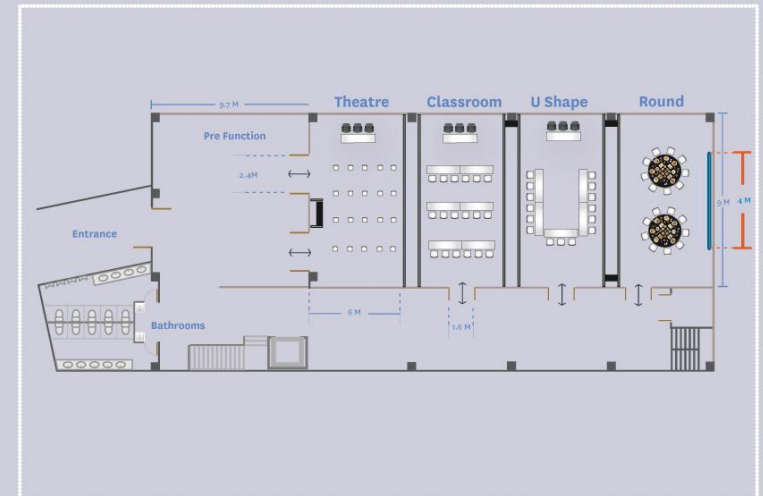

TAILORED TO YOUR BUDGET

Through our extensive meeting experience, Novotel hotels have acquired expertise in meeting planning, organization, state of the art equipment, recommendations, let our team tailor your package to your budget.